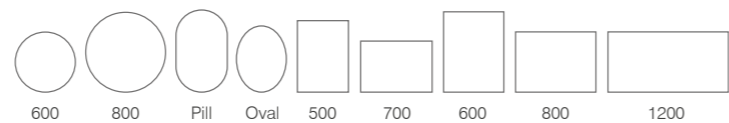

Make a design statement

FRAME

- Aluminium framed mirrors
- Infrared switch controlled by contactless hand movements
- Adjustable LED colour temperature & brightness
- Heated demister pad prevents mirror steaming up
- Available in a brushed brass, black or white finish
- IP44 rated

PAIR WITH
FRAME
FURNITURE
P38

ADJUSTABLE LIGHTING
Cool to warm

Frame Mirrors	W x H x Dmm	Brushed Brass	RRP	Black	White	RRP
ø600	ø600 x 38	FR60RB	£418.00	FR60RG	FR60RW	£396.00
ø800	ø800 x 38	FR80RB	£555.00	FR80RG	FR80RW	£535.00
Pill	500 x 800 x 38	-	-	FR50PG	-	£446.00
Oval	500 x 700 x 38	FR50VB	£449.00	FR50VG	-	£416.00
500/700	500 x 700 x 38	-	-	FR50SG	-	£446.00
600/800	600 x 800 x 38	-	-	FR60SG	FR60SW	£535.00
1200	1200 x 600 x 38	-	-	FR120SG	FR120SW	£710.00

Intuitive design

ACADEMY

- Adjustable LED colour temperature & brightness
- Intuitive slide controls
- Heated demister pad prevents mirror steaming up
- Slim depth design
- IP44 rated

Cool to warm

TOUCH CONTROLS
switch between functions,
slider controls warmth or brightness

PAIR WITH
ACADEMY
FURNITURE
P82

Academy Mirrors	Code	W x H x Dmm	RRP
500/700	ACM050	500 x 700 x 25	£462.00
600/800	ACM060	600 x 800 x 25	£505.00
1000	ACM100	1000 x 600 x 25	£555.00