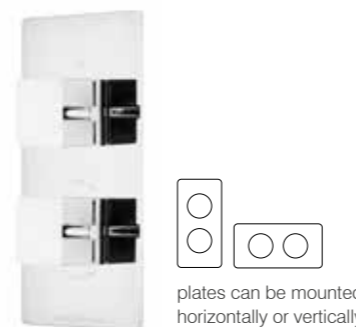

Event square valve
SV2104 Single function £390.00
SV2106 Dual function £426.00
102(w) x 214mm(h)
Single function minimum pressure 0.1bar
Dual function minimum pressure 0.3bar