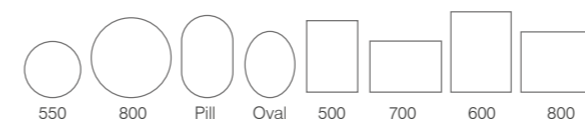

Eminence Mirrors	Code	W x H x Dmm	RRP
ø550	EM55CAL	ø550 x 35	£344.00
ø800	EM80CAL	ø800 x 35	£435.00
Pill	EM80PAL	500 x 800 x 35	£453.00
Oval	EM65OAL	490 x 650 x 35	£386.00
500/700	EM70RAL	500 x 700 x 35	£400.00
600/800	EM80RAL	600 x 800 x 35	£450.00