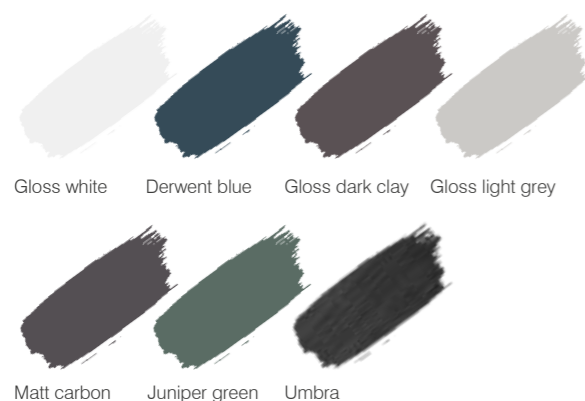

### YOUR FINISH OPTIONS

A choice of seven contemporary finishes for System means that you can match or contrast to anything in your bathroom design. The colour palette has been chosen to give a full spectrum of on-trend neutral painted colours in matt and glossy options.