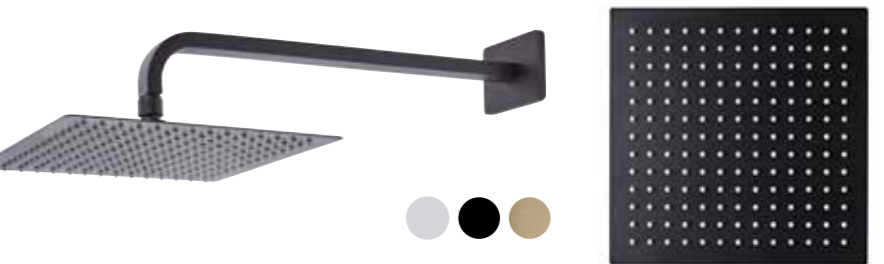

Make it unique

OVERHEAD SHOWERS

Short brass ceiling arm
Constructed from brass material
80mm(h)

SVARM06	Chrome	£30.60
SVARM20	Black	£40.00
SVARM21	Brushed brass	£50.00

Ceiling arm
Constructed from brass material
340mm(h)

SVARM04	£71.90

Round 300mm ceiling flush mounted stainless steel overhead shower
300mm(dia)
Minimum pressure 1.0bar

SVHEAD34	£304.00

Square 300mm ceiling flush mounted stainless steel overhead shower
300(w) x 300mm(d)
Minimum pressure 1.0bar

SVHEAD33	£339.00

Round 250mm overhead shower made from polished stainless steel
250mm(dia)
Minimum pressure 0.5bar

SVHEAD12	Polished	£198.50
SVHEAD46	Black	£204.50
SVHEAD52	Brushed brass	£228.00

Adjustable shower arm
Constructed from brass material
75(h) x 390mm(d)

SVARM01	Chrome	£60.30
SVARM12	Black	£72.10
SVARM16	Brushed brass	£84.80

Round 200mm overhead shower made from polished stainless steel
200mm(dia)
Minimum pressure 0.5bar

SVHEAD11	£159.00

Adjustable shower arm
Constructed from brass material
75(h) x 390mm(d)

SVARM01	£60.30

Round 220mm overhead shower
220mm(dia)
Minimum pressure 0.5bar

SVHEAD18	£42.20

Adjustable shower arm
Constructed from brass material
75(h) x 390mm(d)

SVARM01	£60.30

Event-click 230mm overhead shower
230mm(dia)
Minimum pressure 0.5bar

SVHEAD35	£71.60

Round shower arm
Constructed from brass material
70(h) x 390mm(d)

SVARM11	£72.10

Square 250mm overhead shower made from polished stainless steel
250(w) x 250mm(d)
Minimum pressure 0.5bar

SVHEAD15	Polished	£231.00
SVHEAD50	Black	£233.50
SVHEAD54	Brushed brass	£255.00

Square shower arm
Constructed from brass material
55(h) x 415mm(d)

SVARM05	Chrome	£88.50
SVARM14	Black	£95.40
SVARM15	Brushed brass	£101.00