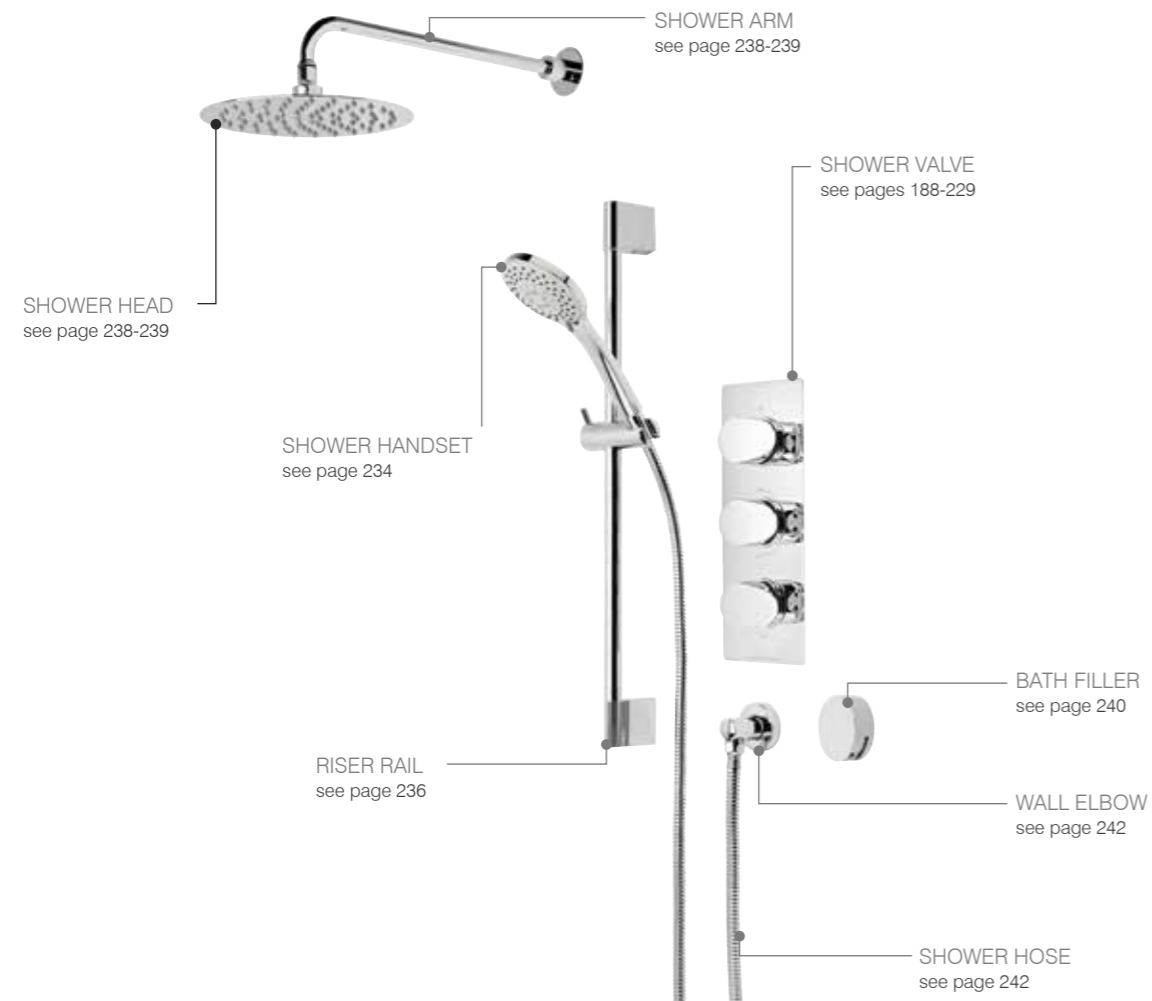

Make it unique

CREATING YOUR OWN SHOWER