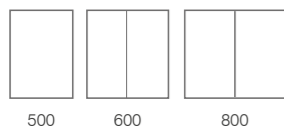

PAIR WITH LOOP VANITY MIRROR P278

Cool to warm

5W WIRELESS CHARGING PAD give your mobile a battery boost

Boost Cabinets	Code	W x H x Dmm	RRP
500 1 Door	BTC050	490 x 800 x 120	£800.00
600 2 Door	BTC060	590 x 800 x 120	£945.00
800 2 Door	BTC080	790 x 800 x 120	£1,060.00