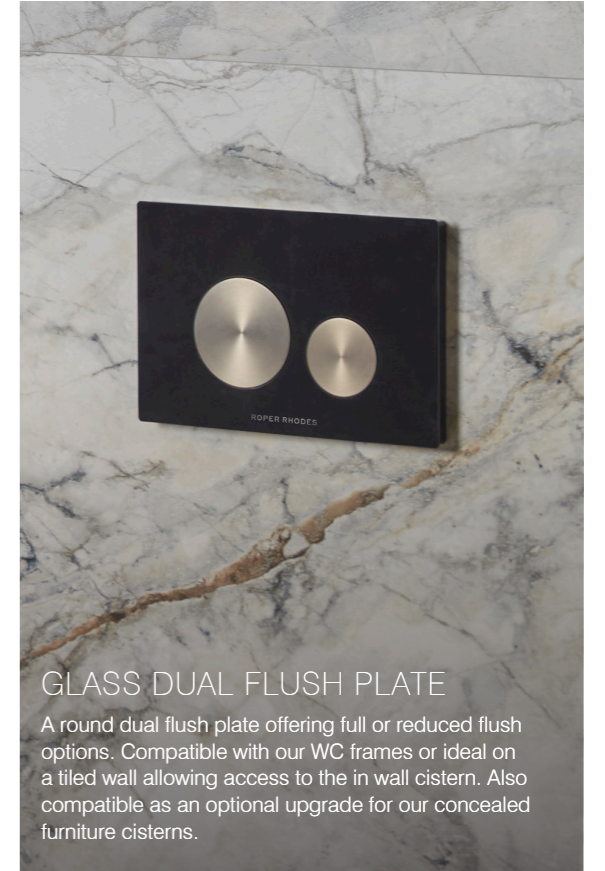

GLASS DUAL FLUSH PLATE

A round dual flush plate offering full or reduced flush options. Compatible with our WC frames or ideal on a tiled wall allowing access to the in wall cistern. Also compatible as an optional upgrade for our concealed furniture cisterns.