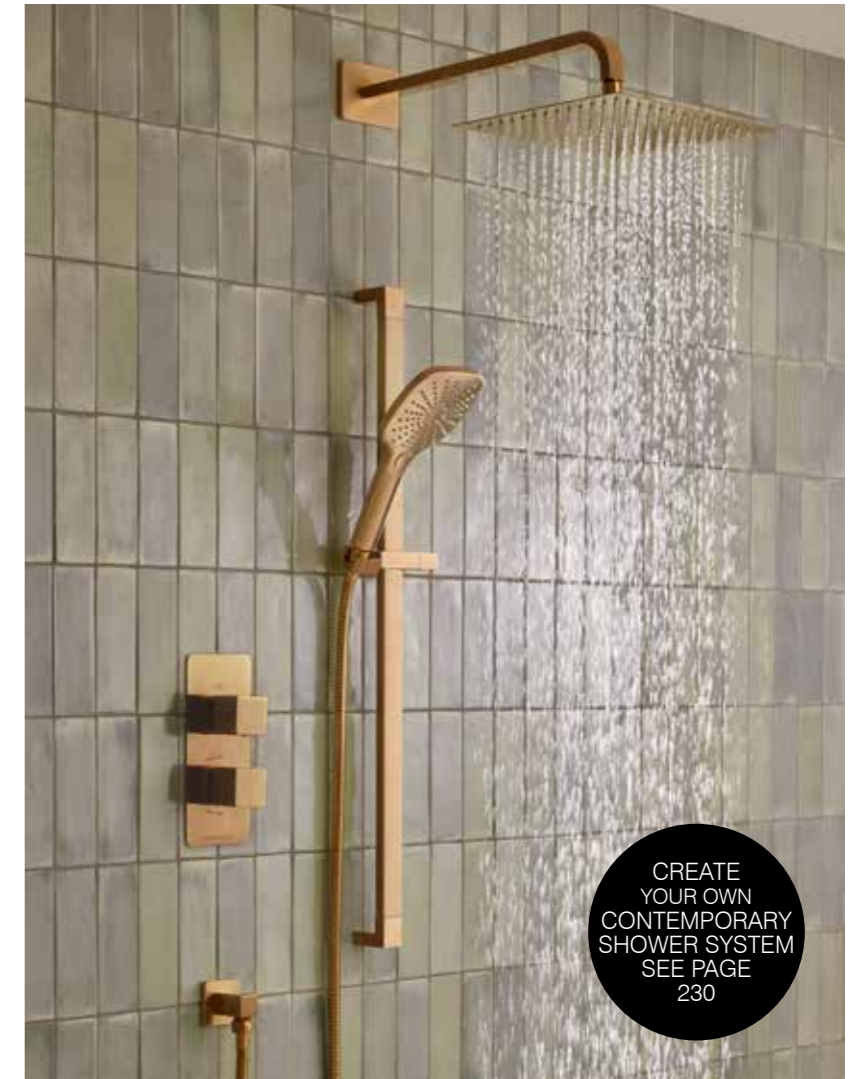

### Recite dual function shower system with riser kit & overhead shower

SVSET153	Chrome	£535.00
SVSET165	Black	£625.00
SVSET174	Brushed Brass	£915.00

Separate flow and temperature controls  
250mm stainless steel overhead shower  
110mm 3 function push button control shower handset  
Anti-Scald thermostatic control for safe showering  
770mm long riser rail  
Includes easy fix brass shower arm and elbow  
Minimum pressure 0.5bar