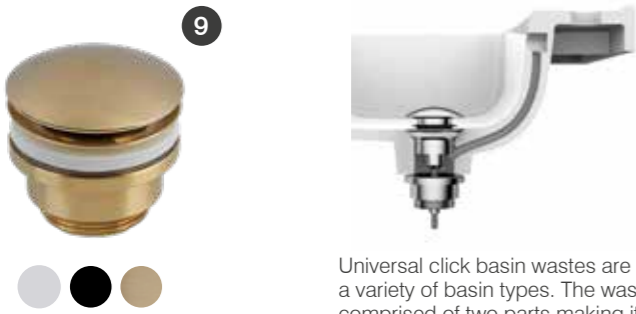

Universal click basin wastes are suitable for a variety of basin types. The waste body is comprised of two parts making it adjustable in depth.