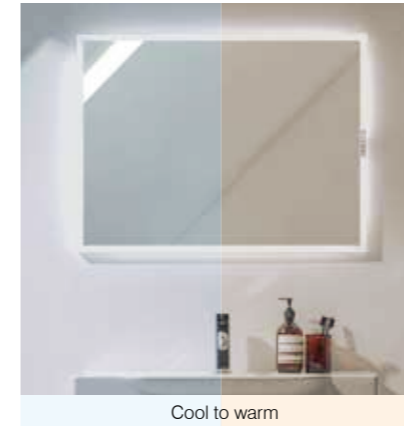

ACADEMY

- Adjustable LED colour temperature & brightness
- Intuitive slide controls
- Heated demister pad prevents mirror steaming up
- Slim depth design
- IP44 rated

Cool to warm