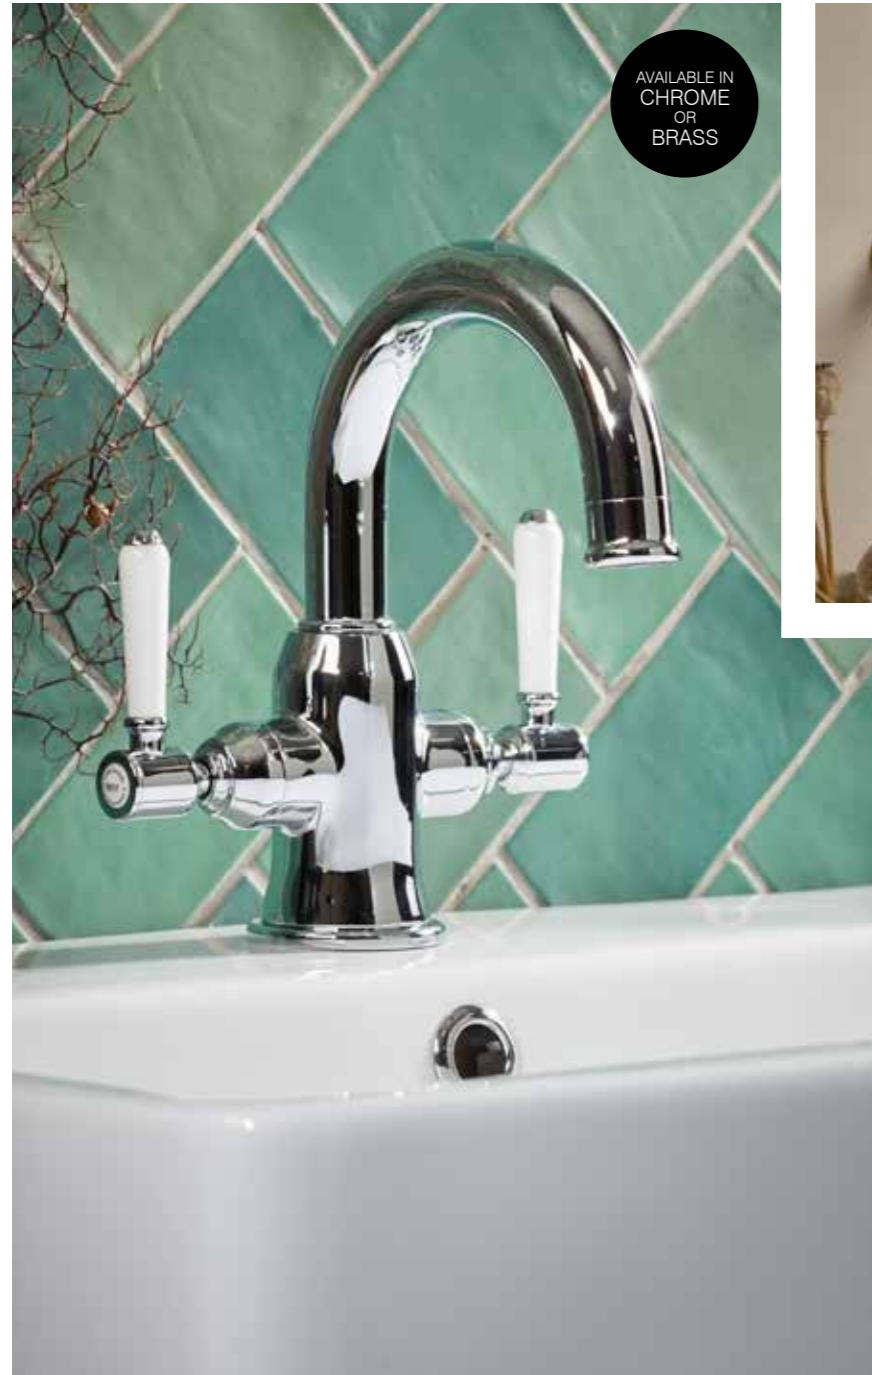

Tap collection
KESWICK

AVAILABLE IN
CHROME
OR
BRASS