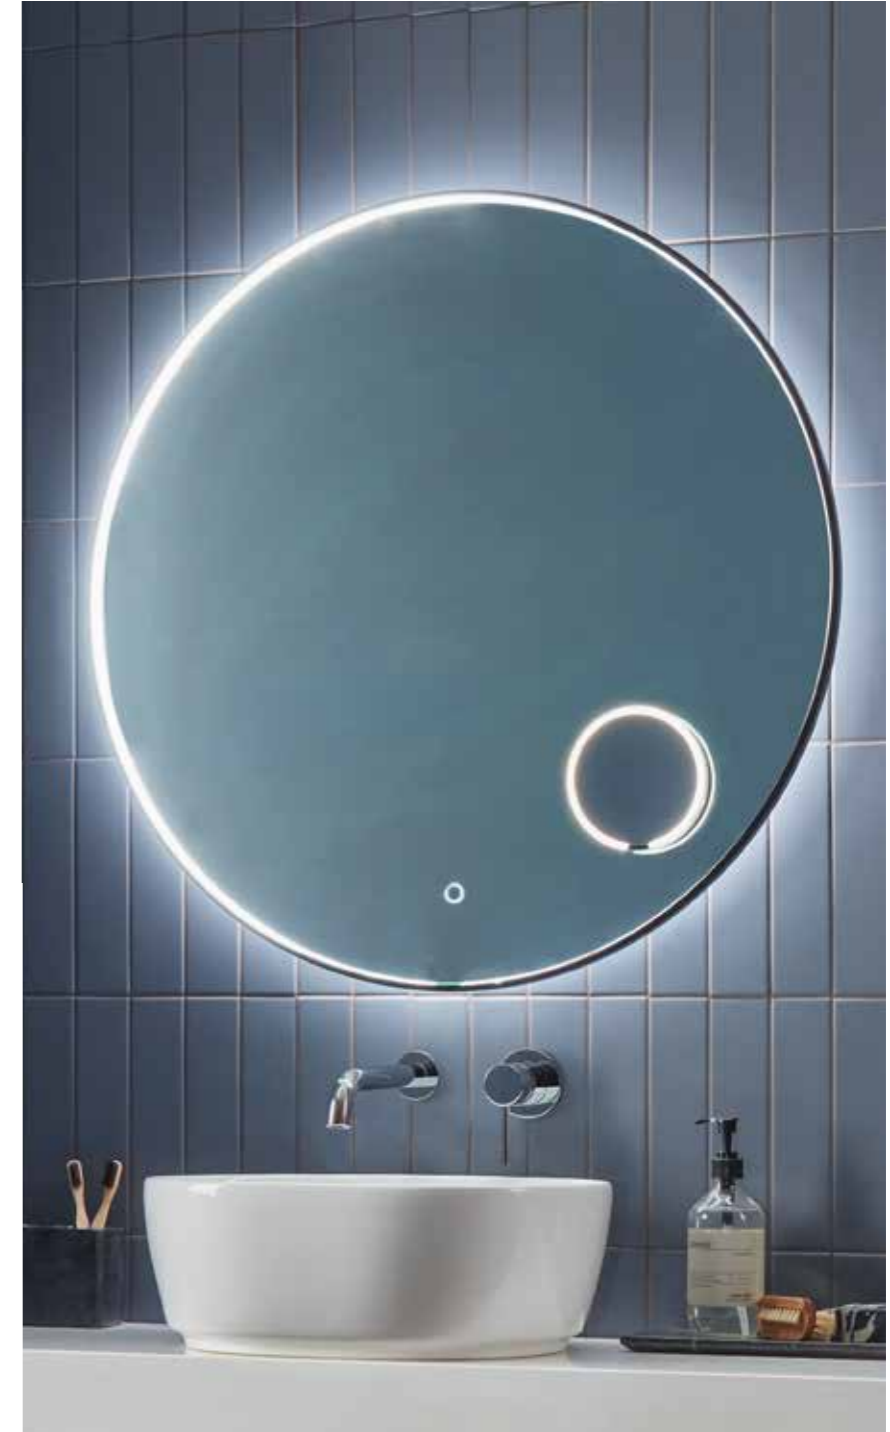

Loop Wall & Vanity Mirror	Code	W x H x Dmm	RRP
600 wall mirror & vanity mirror	VMM60C	ø600 x 34	£625.00
800 wall mirror & vanity mirror	VMM80C	ø800 x 34	£740.00