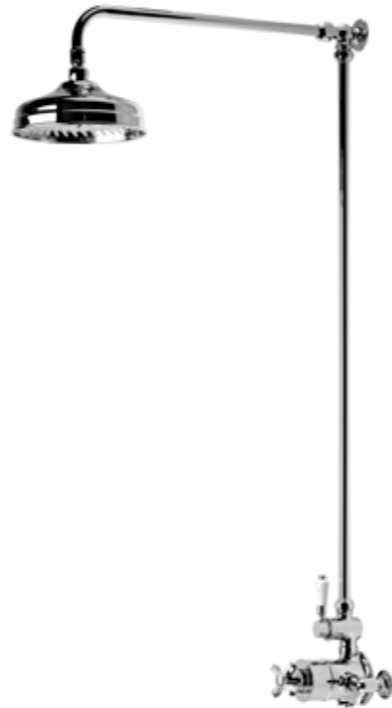

**Wessex single function
shower system with
overhead shower**

SVSET66 Chrome £875.00

Separate flow and temperature controls
200mm overhead shower
Anti-Scald thermostatic control for
safe showering
Riser rail and shower arm can be cut
to length to suit installation
Includes 15mm compression fixing kit
Min pressure 0.2bar

SURFACE MOUNTED
Timeless shower systems