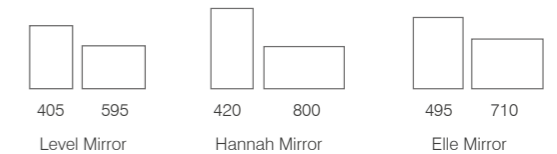

Mirrors	Code	W x H x Dmm	RRP
Elle 405/595	MPS403	405 x 595 x 20	£115.00
Hannah 420/800	MPS402	420 x 800 x 20	£131.50
Level 495/710	MPS401	495 x 710 x 20	£158.50