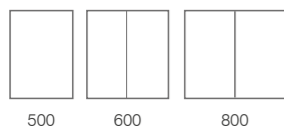

Origin Cabinets	Code	W x H x Dmm	RRP
500 1 Door	RGC050	500 x 700 x 140	£800.00
600 2 Door	RGC060	600 x 700 x 140	£910.00
800 2 Door	RGC080	800 x 700 x 140	£1,060.00