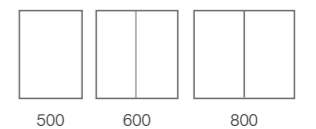

VANITY MIRROR UPGRADE  
The Loop vanity mirror can be used with all Notion cabinets, see page 278 for details on the vanity mirror.

Notion Cabinets	Code	W x H x Dmm	RRP
500 1 Door	NTC050	490 x 700 x 120	£710.00
600 2 Door	NTC060	590 x 700 x 120	£825.00
800 2 Door	NTC080	790 x 700 x 120	£945.00