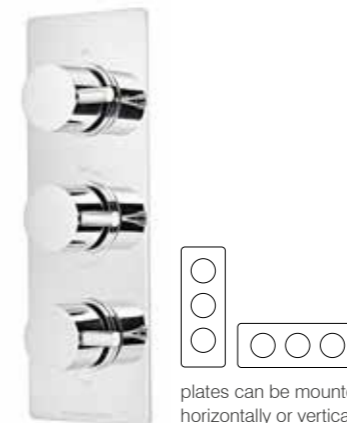

Event round valve

SV1404 Single function £390.00

SV1406 Dual function £426.00

102(w) x 214mm(h)  
Single function minimum pressure 0.1bar  
Dual function minimum pressure 0.3bar

Event round valve

SV1409 Triple function £645.00