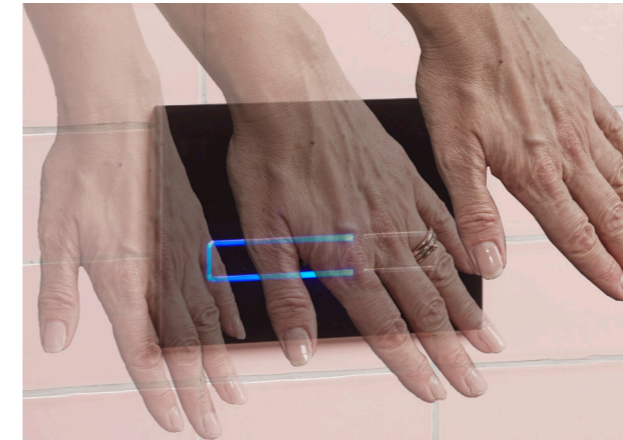

CONTACTLESS SENSOR DUAL FLUSH PLATE

- Recommended for in-wall installations
- Contactless flushing
- Powered by 4 x AA batteries (easy to change, no tools required)
- Low battery power alarm (battery life in excess of 1 year)
- Dual flush
- Manual override flush
- Illuminates on operation
- Use on wall hung frames and In-wall cistern (not compatible with slim depth furniture)

Contactless sensor flush plate
210(w) x 137(h)mm
Black TR9025 **£185.50**