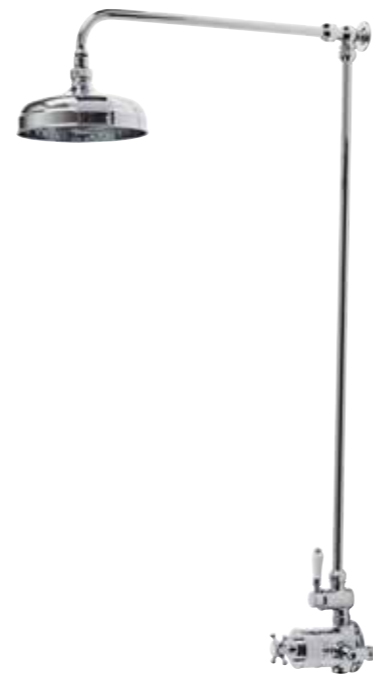

PAIR WITH
CRANBORNE
TAPS
P176

Timeless shower solutions

CRANBORNE SHOWERS

ECO¹

Compatible with optional
water & energy saving
flow regulators

10
YEAR

GUARANTEE
including
thermostatic
cartridge

Cranborne single function shower system with overhead shower

SVSET125 Chrome **£875.00**

Separate flow and temperature controls
200mm overhead shower
Anti-Scald thermostatic control for safe showering
Riser rail and shower arm can be cut to length to suit installation
Includes 15mm compression fixing kit
Min pressure 0.2bar

SURFACE MOUNTED
Shower systems