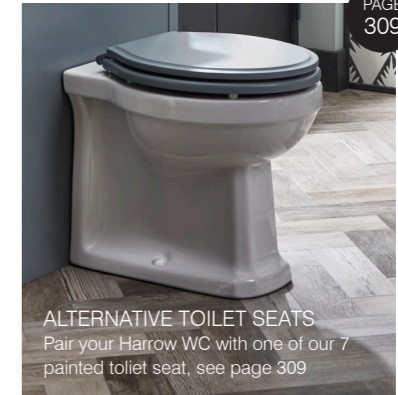

ALTERNATIVE TOILET SEATS
Pair your Harrow WC with one of our 7 painted toilet seat, see page 309