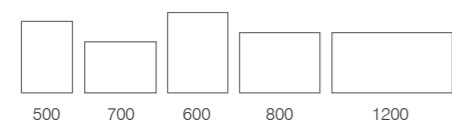

CHARGING & USB SOCKET  
Built into the mirror for your convenience

Leap Mirrors	Code	W x H x Dmm	RRP
500/700	LE70ALU	500 x 700 x 55	£450.00
600/800	LE80ALU	600 x 800 x 55	£500.00
1200	LE120ALU	1200 x 600 x 55	£575.00