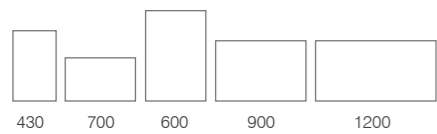

Traditional Mirrors	Code	W x H x Dmm	RRP
430/700	WMB2022	430 x 700 x 30	£261.00
600/900	WMB2020	600 x 900 x 30	£323.00
1200	WMB2023	1200 x 600 x 30	£448.00