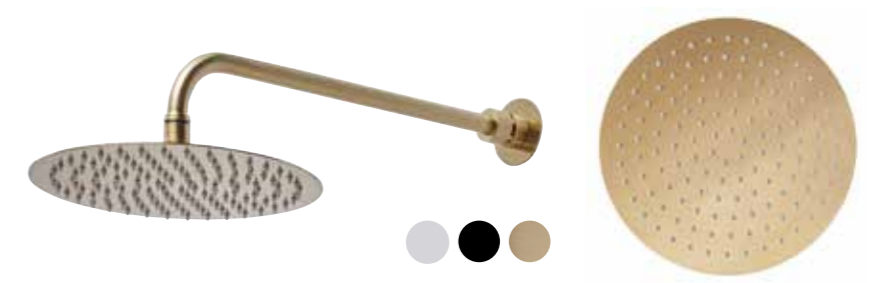

Make it unique

OVERHEAD SHOWERS

Short brass ceiling arm
Constructed from brass material
80mm(h)

SVARM06	Chrome	£30.60
SVARM20	Black	£40.00
SVARM21	Brushed brass	£50.00

Ceiling arm
Constructed from brass material
340mm(h)

SVARM04	£71.90

Round 300mm ceiling flush mounted stainless steel overhead shower
300mm(dia)
Minimum pressure 1.0bar

SVHEAD34	£304.00

Square 300mm ceiling flush mounted stainless steel overhead shower
300(w) x 300mm(d)
Minimum pressure 1.0bar

SVHEAD33	£339.00

Round 250mm overhead shower made from polished stainless steel
250mm(dia)
Minimum pressure 0.5bar

SVHEAD12	Polished	£198.50
SVHEAD46	Black	£204.50
SVHEAD52	Brushed brass	£228.00

Adjustable shower arm
Constructed from brass material
75(h) x 390mm(d)

SVARM01	Chrome	£60.30
SVARM12	Black	£72.10
SVARM16	Brushed brass	£84.80

Round 200mm overhead shower made from polished stainless steel
200mm(dia)
Minimum pressure 0.5bar

SVHEAD11	£159.00

Adjustable shower arm
Constructed from brass material
75(h) x 390mm(d)

SVARM01	£60.30

Round 220mm overhead shower
220mm(dia)
Minimum pressure 0.5bar

SVHEAD18	£42.20

Adjustable shower arm
Constructed from brass material
75(h) x 390mm(d)

SVARM01	£60.30

Event-click 230mm overhead shower
230mm(dia)
Minimum pressure 0.5bar

SVHEAD35	£71.60

Round shower arm
Constructed from brass material
70(h) x 390mm(d)

SVARM11	£72.10

Square 250mm overhead shower made from polished stainless steel
250(w) x 250mm(d)
Minimum pressure 0.5bar

SVHEAD15	Polished	£231.00
SVHEAD50	Black	£233.50
SVHEAD54	Brushed brass	£255.00

Square shower arm
Constructed from brass material
55(h) x 415mm(d)

SVARM05	Chrome	£88.50
SVARM14	Black	£95.40
SVARM15	Brushed brass	£101.00