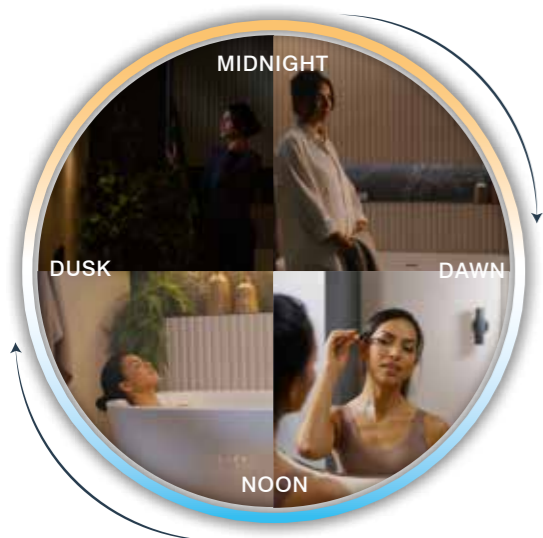

# RITUAL

- On-trend backlit design with chamfered glass detailing
- Heated demist pad with eco friendly 30min auto-off feature
- Connected by WiZ to link to your smart home
- Improve your wellbeing with circadian rhythm setup and scheduling
- Colour changing and dimming LEDs
- Controlled using WiZ Smart button, Wiz App or your choice of smart speaker
- SpaceSense™ compatible
- Fits seamlessly into existing smart home setup
- IP44 rated