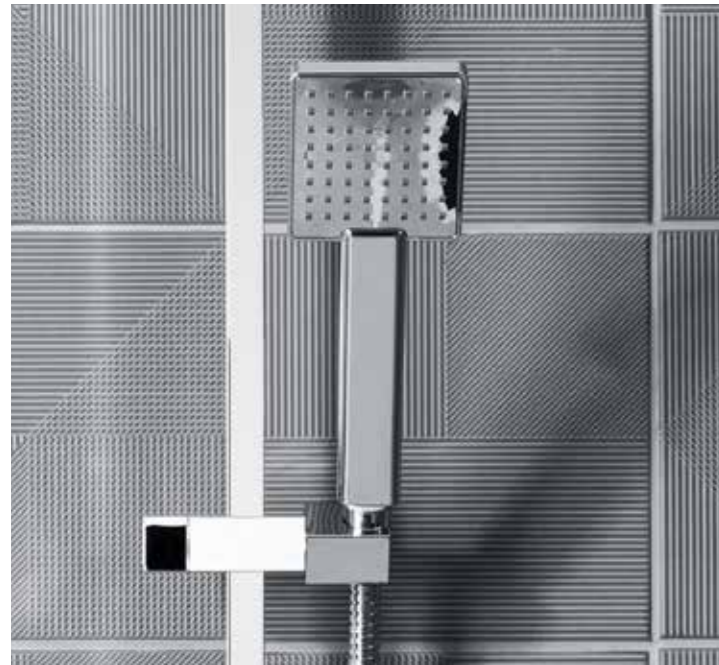

Making things simple

BAR SHOWER SYSTEMS

Our bar shower systems allow for quick and easy installation with minimal disruption to the bathroom as they do not need to be recessed into a wall. Our selection of modern bar shower systems offer form and function, all in one easy to fit and control unit. Available in smooth, round or sleek square designs.

10
YEAR

GUARANTEE
including
thermostatic
cartridge