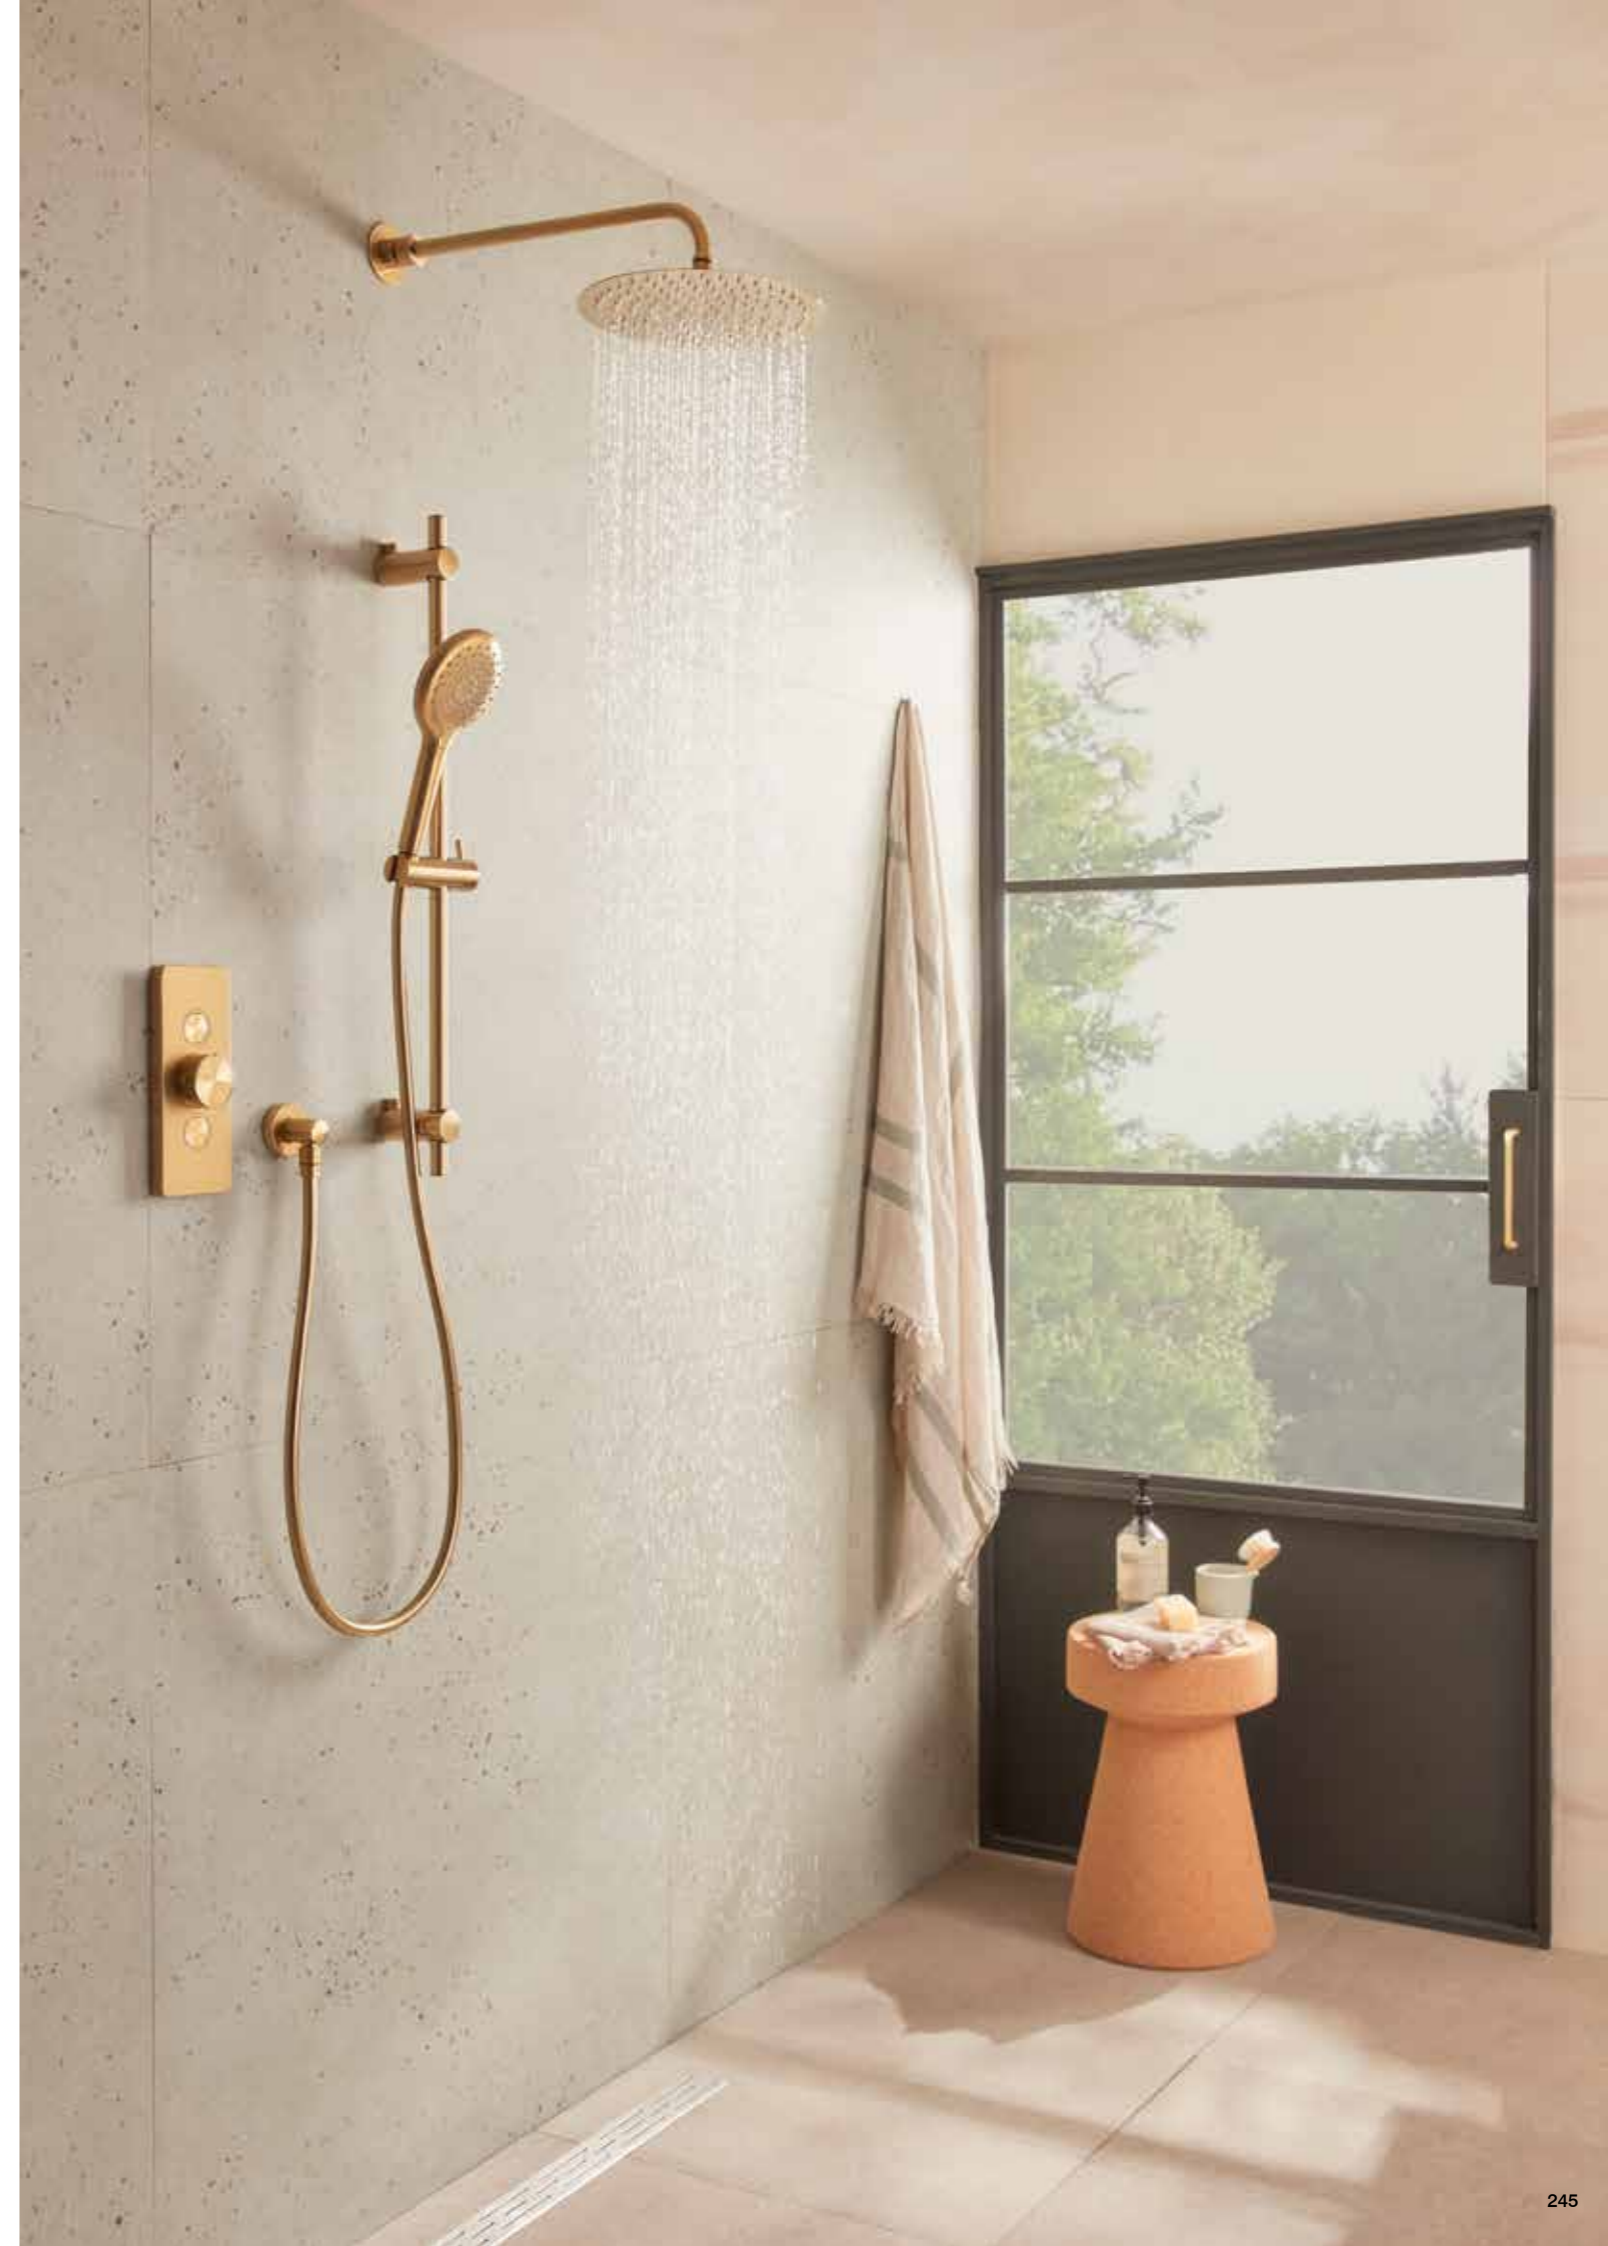

SHOWER SEATS

Shower seat

Easy to install compact design
Folds up flat to the wall when not in use
Detachable from wall bracket
Holds up to 160kg
Fixings supplied
381(w) x 287mm(d) unfolded

TR7001 £55.60

Shower seat

Compact design
Ideal for shower cubicles
Folds up flat to the wall when not in use
Durable thermoset plastic design
Chrome plated trim
Easy to install
Holds up to 160kg
350(w) x 328mm(d) unfolded

8020 £114.50

Luxury shower seat

Compact design
Soft close seat
Ideal for shower cubicles
Folds up flat to the wall when not in use
Durable thermoset plastic design
Easy to install
Holds up to 200kg
365(w) x 360mm(d) unfolded

8030 £177.50