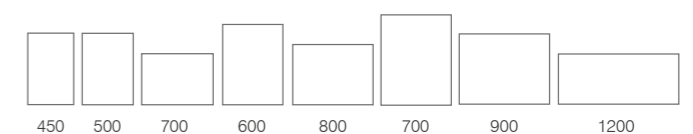

Linear lighting, angular design

SCHEME

- Infrared switch controlled by contactless hand movements
- Adjustable LED colour temperature & brightness
- Heated demister pad prevents mirror steaming up
- IP44 rated

Scheme Mirrors	Code	W x H x Dmm	RRP
600	MLE530C	600 x 470 x 47	£428.00
800	MLE540C	800 x 470 x 47	£470.00
1000	MLE550C	1000 x 470 x 47	£555.00
1200	MLE560C	1200 x 470 x 47	£650.00

Soft rounded corners & slender profile

SYSTEM

- Infrared switch controlled by contactless hand movements
- Adjustable LED colour temperature & brightness
- Heated demister pad prevents mirror steaming up
- Slim depth design
- IP44 rated

System Mirrors	Code	W x H x Dmm	RRP
450	SYS45AL	450 x 700 x 25	£482.00
500/700	SYS70AL	500 x 700 x 25	£505.00
600/800	SYS80AL	600 x 800 x 25	£540.00
700/900	SYS90AL	700 x 900 x 25	£575.00
1200	SYS120AL	1200 x 600 x 25	£705.00