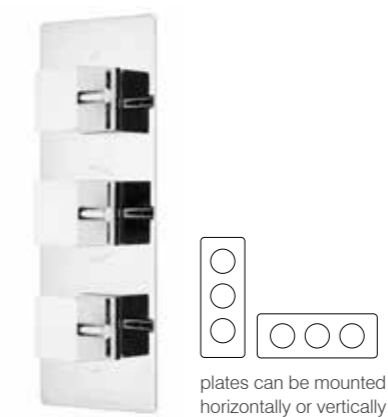

Event square valve
SV2109 Triple function £645.00
102(w) x 280mm(h)
Minimum pressure 1.0bar