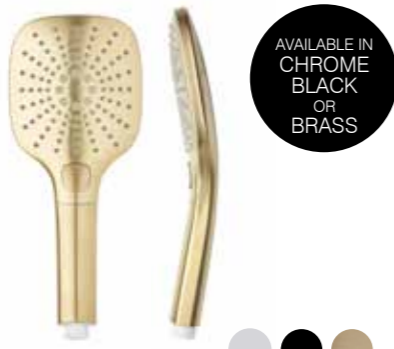

AVAILABLE IN
CHROME
BLACK
OR
BRASS

Recite triple function handset
120 x 110mm head
Min pressure 0.5bar

SVHEAD45 Chrome **£36.10**
SVHEAD51 Black **£42.40**
SVHEAD55 Brushed brass **£58.30**