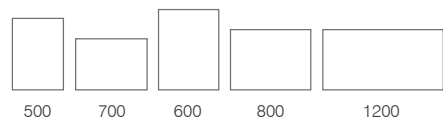

Leap Mirrors	Code	W x H x Dmm	RRP
500/700	LE70ALU	500 x 700 x 55	£450.00
600/800	LE80ALU	600 x 800 x 55	£500.00
1200	LE120ALU	1200 x 600 x 55	£575.00