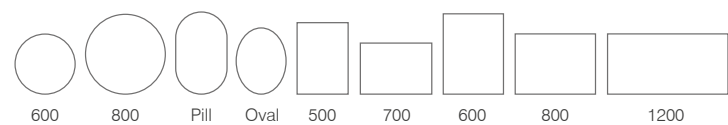

PAIR WITH
FRAME
FURNITURE
P38

ADJUSTABLE LIGHTING
Cool to warm

Frame Mirrors	W x H x Dmm	Brushed Brass	RRP	Black	White	RRP
ø600	ø600 x 38	FR60RB	£418.00	FR60RG	FR60RW	£396.00
ø800	ø800 x 38	FR80RB	£555.00	FR80RG	FR80RW	£535.00
Pill	500 x 800 x 38	-	-	FR50PG	-	£446.00
Oval	500 x 700 x 38	FR50VB	£449.00	FR50VG	-	£416.00
500/700	500 x 700 x 38	-	-	FR50SG	-	£446.00
600/800	600 x 800 x 38	-	-	FR60SG	FR60SW	£535.00
1200	1200 x 600 x 38	-	-	FR120SG	FR120SW	£710.00