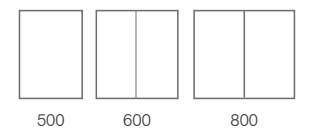

VANITY MIRROR UPGRADE
The Loop vanity mirror can be used with all Notion cabinets, see page 278 for details on the vanity mirror.

Notion Cabinets	Code	W x H x Dmm	RRP
500 1 Door	NTC050	490 x 700 x 120	£710.00
600 2 Door	NTC060	590 x 700 x 120	£825.00
800 2 Door	NTC080	790 x 700 x 120	£945.00