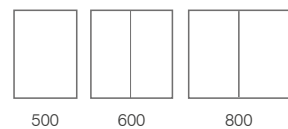

PAIR WITH LOOP VANITY MIRROR P278

Cool to warm

5W WIRELESS CHARGING PAD give your mobile a battery boost

Boost Cabinets	Code	W x H x Dmm	RRP
500 1 Door	BTC050	490 x 800 x 120	£800.00
600 2 Door	BTC060	590 x 800 x 120	£945.00
800 2 Door	BTC080	790 x 800 x 120	£1,060.00