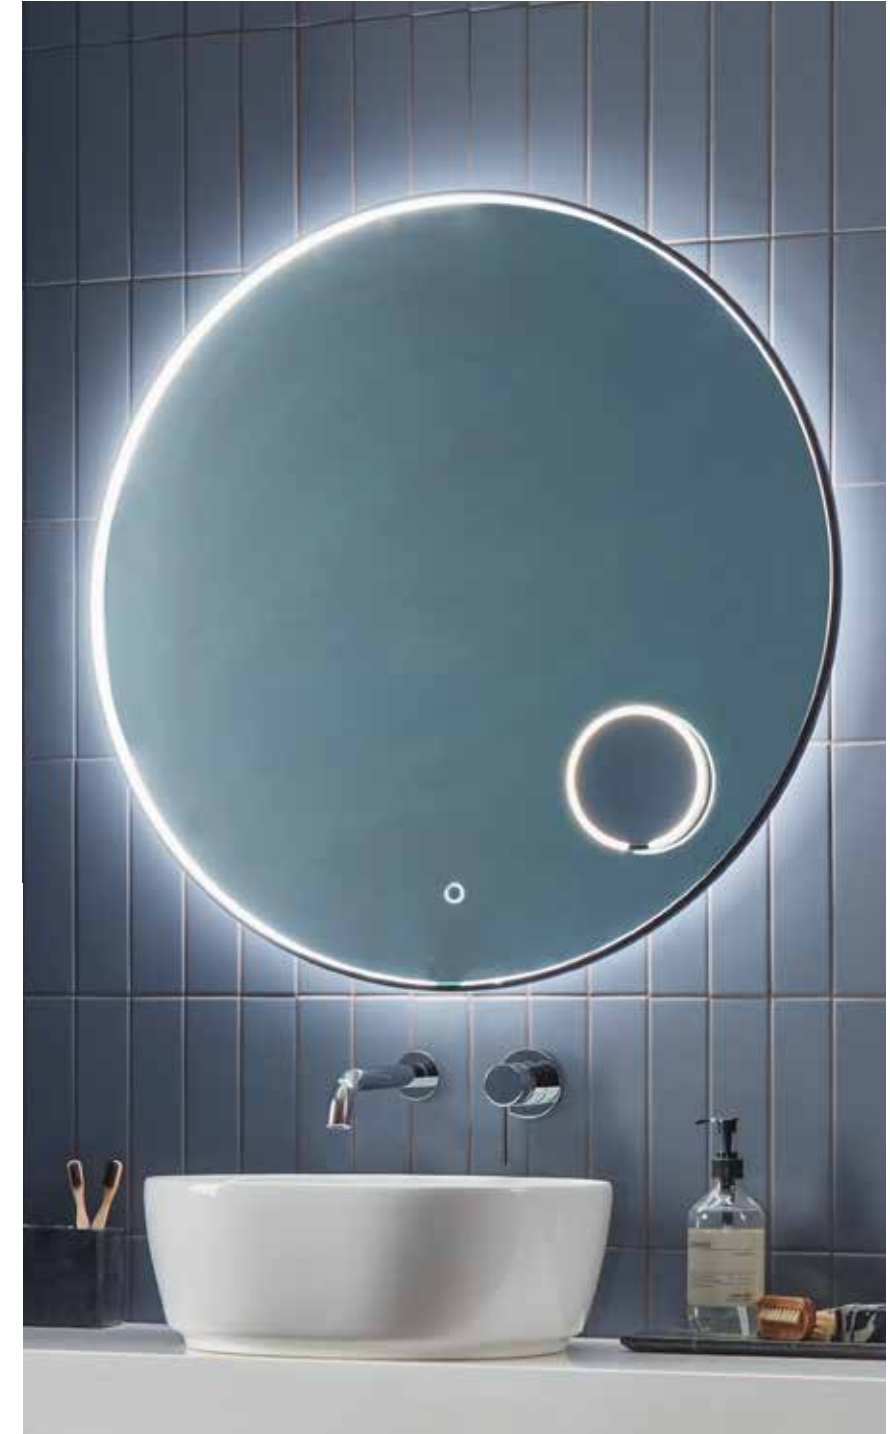

Loop Wall & Vanity Mirror	Code	W x H x Dmm	RRP
600 wall mirror & vanity mirror	VMM60C	ø600 x 34	£625.00
800 wall mirror & vanity mirror	VMM80C	ø800 x 34	£740.00

600

800