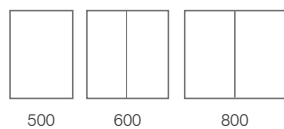

Origin Cabinets	Code	W x H x Dmm	RRP
500 1 Door	RGC050	500 x 700 x 140	£800.00
600 2 Door	RGC060	600 x 700 x 140	£910.00
800 2 Door	RGC080	800 x 700 x 140	£1,060.00