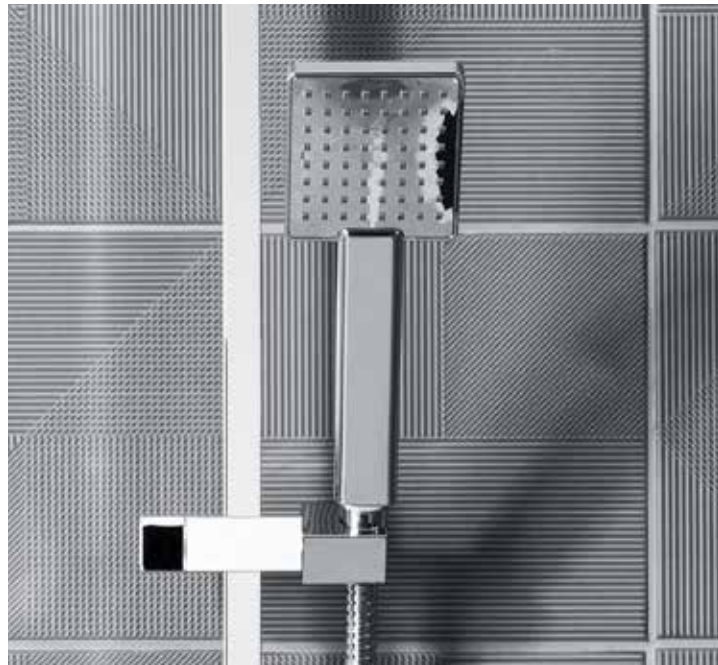

Making things simple

BAR SHOWER SYSTEMS

Our bar shower systems allow for quick and easy installation with minimal disruption to the bathroom as they do not need to be recessed into a wall. Our selection of modern bar shower systems offer form and function, all in one easy to fit and control unit. Available in smooth, round or sleek square designs.

10
YEAR

GUARANTEE
including
thermostatic
cartridge