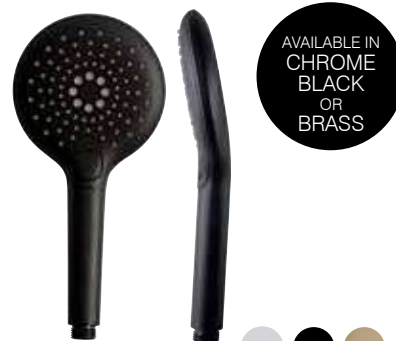

AVAILABLE IN
CHROME
BLACK
OR
BRASS

Unity triple function handset
120 x120mm head
Min pressure 0.5bar

SVHEAD43 Chrome **£36.10**
SVHEAD44 Black **£42.10**
SVHEAD53 Brushed brass **£58.30**