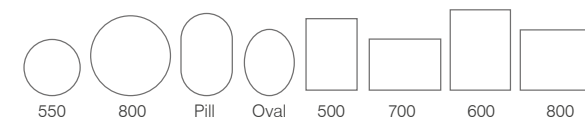

Eminence Mirrors	Code	W x H x Dmm	RRP
ø550	EM55CAL	ø550 x 35	£344.00
ø800	EM80CAL	ø800 x 35	£435.00
Pill	EM80PAL	500 x 800 x 35	£453.00
Oval	EM65OAL	490 x 650 x 35	£386.00
500/700	EM70RAL	500 x 700 x 35	£400.00
600/800	EM80RAL	600 x 800 x 35	£450.00