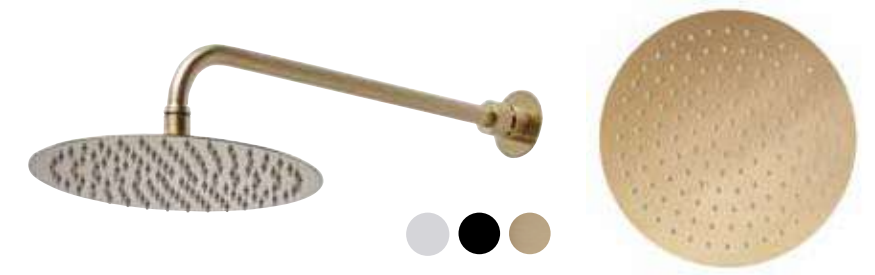

Make it unique

OVERHEAD SHOWERS

Short brass ceiling arm
Constructed from brass material
80mm(h)

SVARM06	Chrome	£30.60
SVARM20	Black	£40.00
SVARM21	Brushed brass	£50.00

Ceiling arm
Constructed from brass material
340mm(h)

SVARM04	£71.90

Round 300mm ceiling flush mounted stainless steel overhead shower
300mm(dia)
Minimum pressure 1.0bar

SVHEAD34	£304.00

Square 300mm ceiling flush mounted stainless steel overhead shower
300(w) x 300mm(d)
Minimum pressure 1.0bar

SVHEAD33	£339.00

Round 250mm overhead shower made from polished stainless steel
250mm(dia)
Minimum pressure 0.5bar

SVHEAD12	Polished	£198.50
SVHEAD46	Black	£204.50
SVHEAD52	Brushed brass	£228.00

Adjustable shower arm
Constructed from brass material
75(h) x 390mm(d)

SVARM01	Chrome	£60.30
SVARM12	Black	£72.10
SVARM16	Brushed brass	£84.80

Round 200mm overhead shower made from polished stainless steel
200mm(dia)
Minimum pressure 0.5bar

SVHEAD11	£159.00

Adjustable shower arm
Constructed from brass material
75(h) x 390mm(d)

SVARM01	£60.30

Round 220mm overhead shower
220mm(dia)
Minimum pressure 0.5bar

SVHEAD18	£42.20

Adjustable shower arm
Constructed from brass material
75(h) x 390mm(d)

SVARM01	£60.30

Event-click 230mm overhead shower
230mm(dia)
Minimum pressure 0.5bar

SVHEAD35	£71.60

Round shower arm
Constructed from brass material
70(h) x 390mm(d)

SVARM11	£72.10

Square 250mm overhead shower made from polished stainless steel
250(w) x 250mm(d)
Minimum pressure 0.5bar

SVHEAD15	Polished	£231.00
SVHEAD50	Black	£233.50
SVHEAD54	Brushed brass	£255.00

Square shower arm
Constructed from brass material
55(h) x 415mm(d)

SVARM05	Chrome	£88.50
SVARM14	Black	£95.40
SVARM15	Brushed brass	£101.00