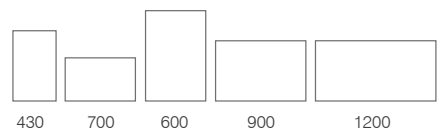

Traditional Mirrors	Code	W x H x Dmm	RRP
430/700	WMB2022	430 x 700 x 30	£261.00
600/900	WMB2020	600 x 900 x 30	£323.00
1200	WMB2023	1200 x 600 x 30	£448.00