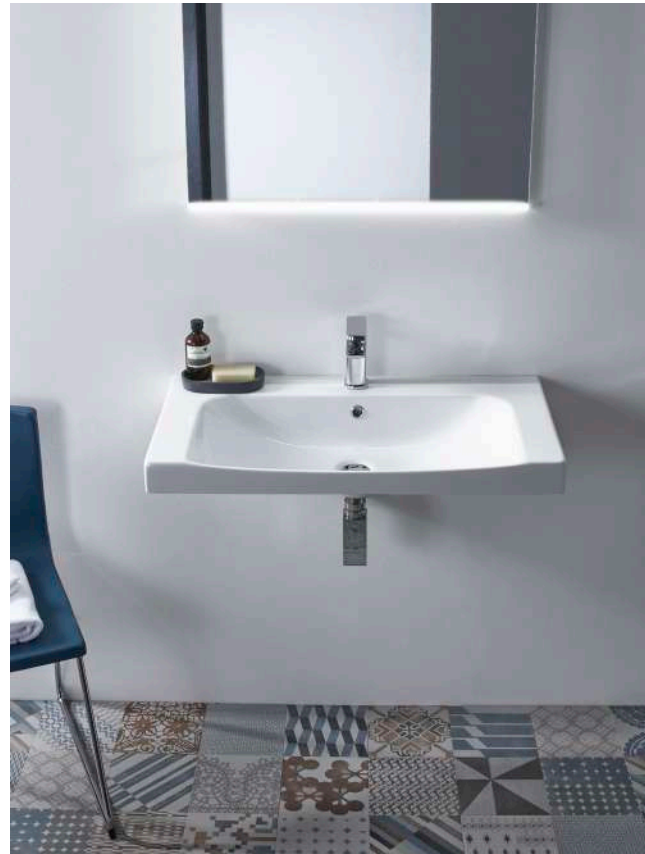

BREATHE COLLECTION

GUARANTEE
for basins
& WCs