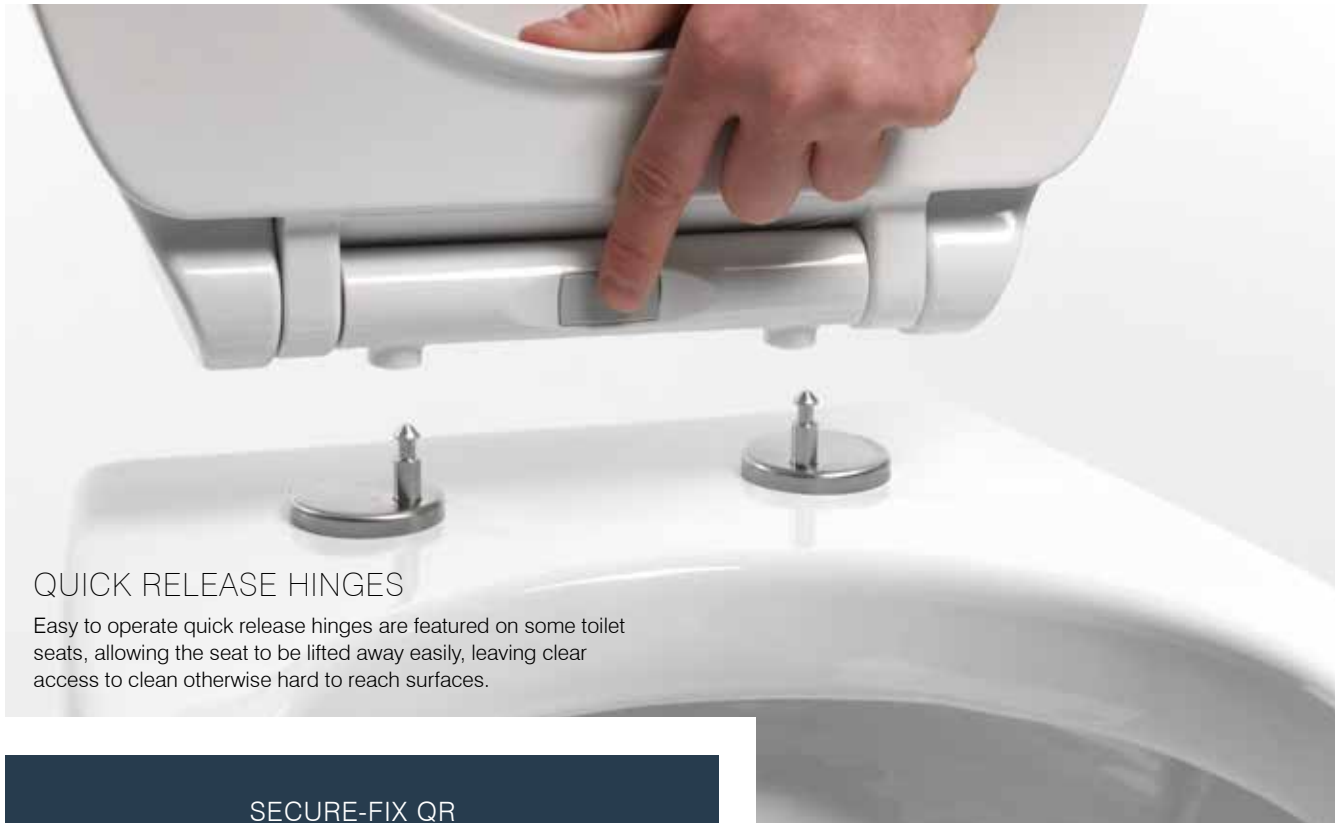

Plus, stylish bath panels including a choice of furniture coordinating finishes to create a seamless look.

WC SEATS & BATH PANELS

Discover

ROPER RHODES TOILET SEATS

QUICK RELEASE HINGES

Easy to operate quick release hinges are featured on some toilet seats, allowing the seat to be lifted away easily, leaving clear access to clean otherwise hard to reach surfaces.