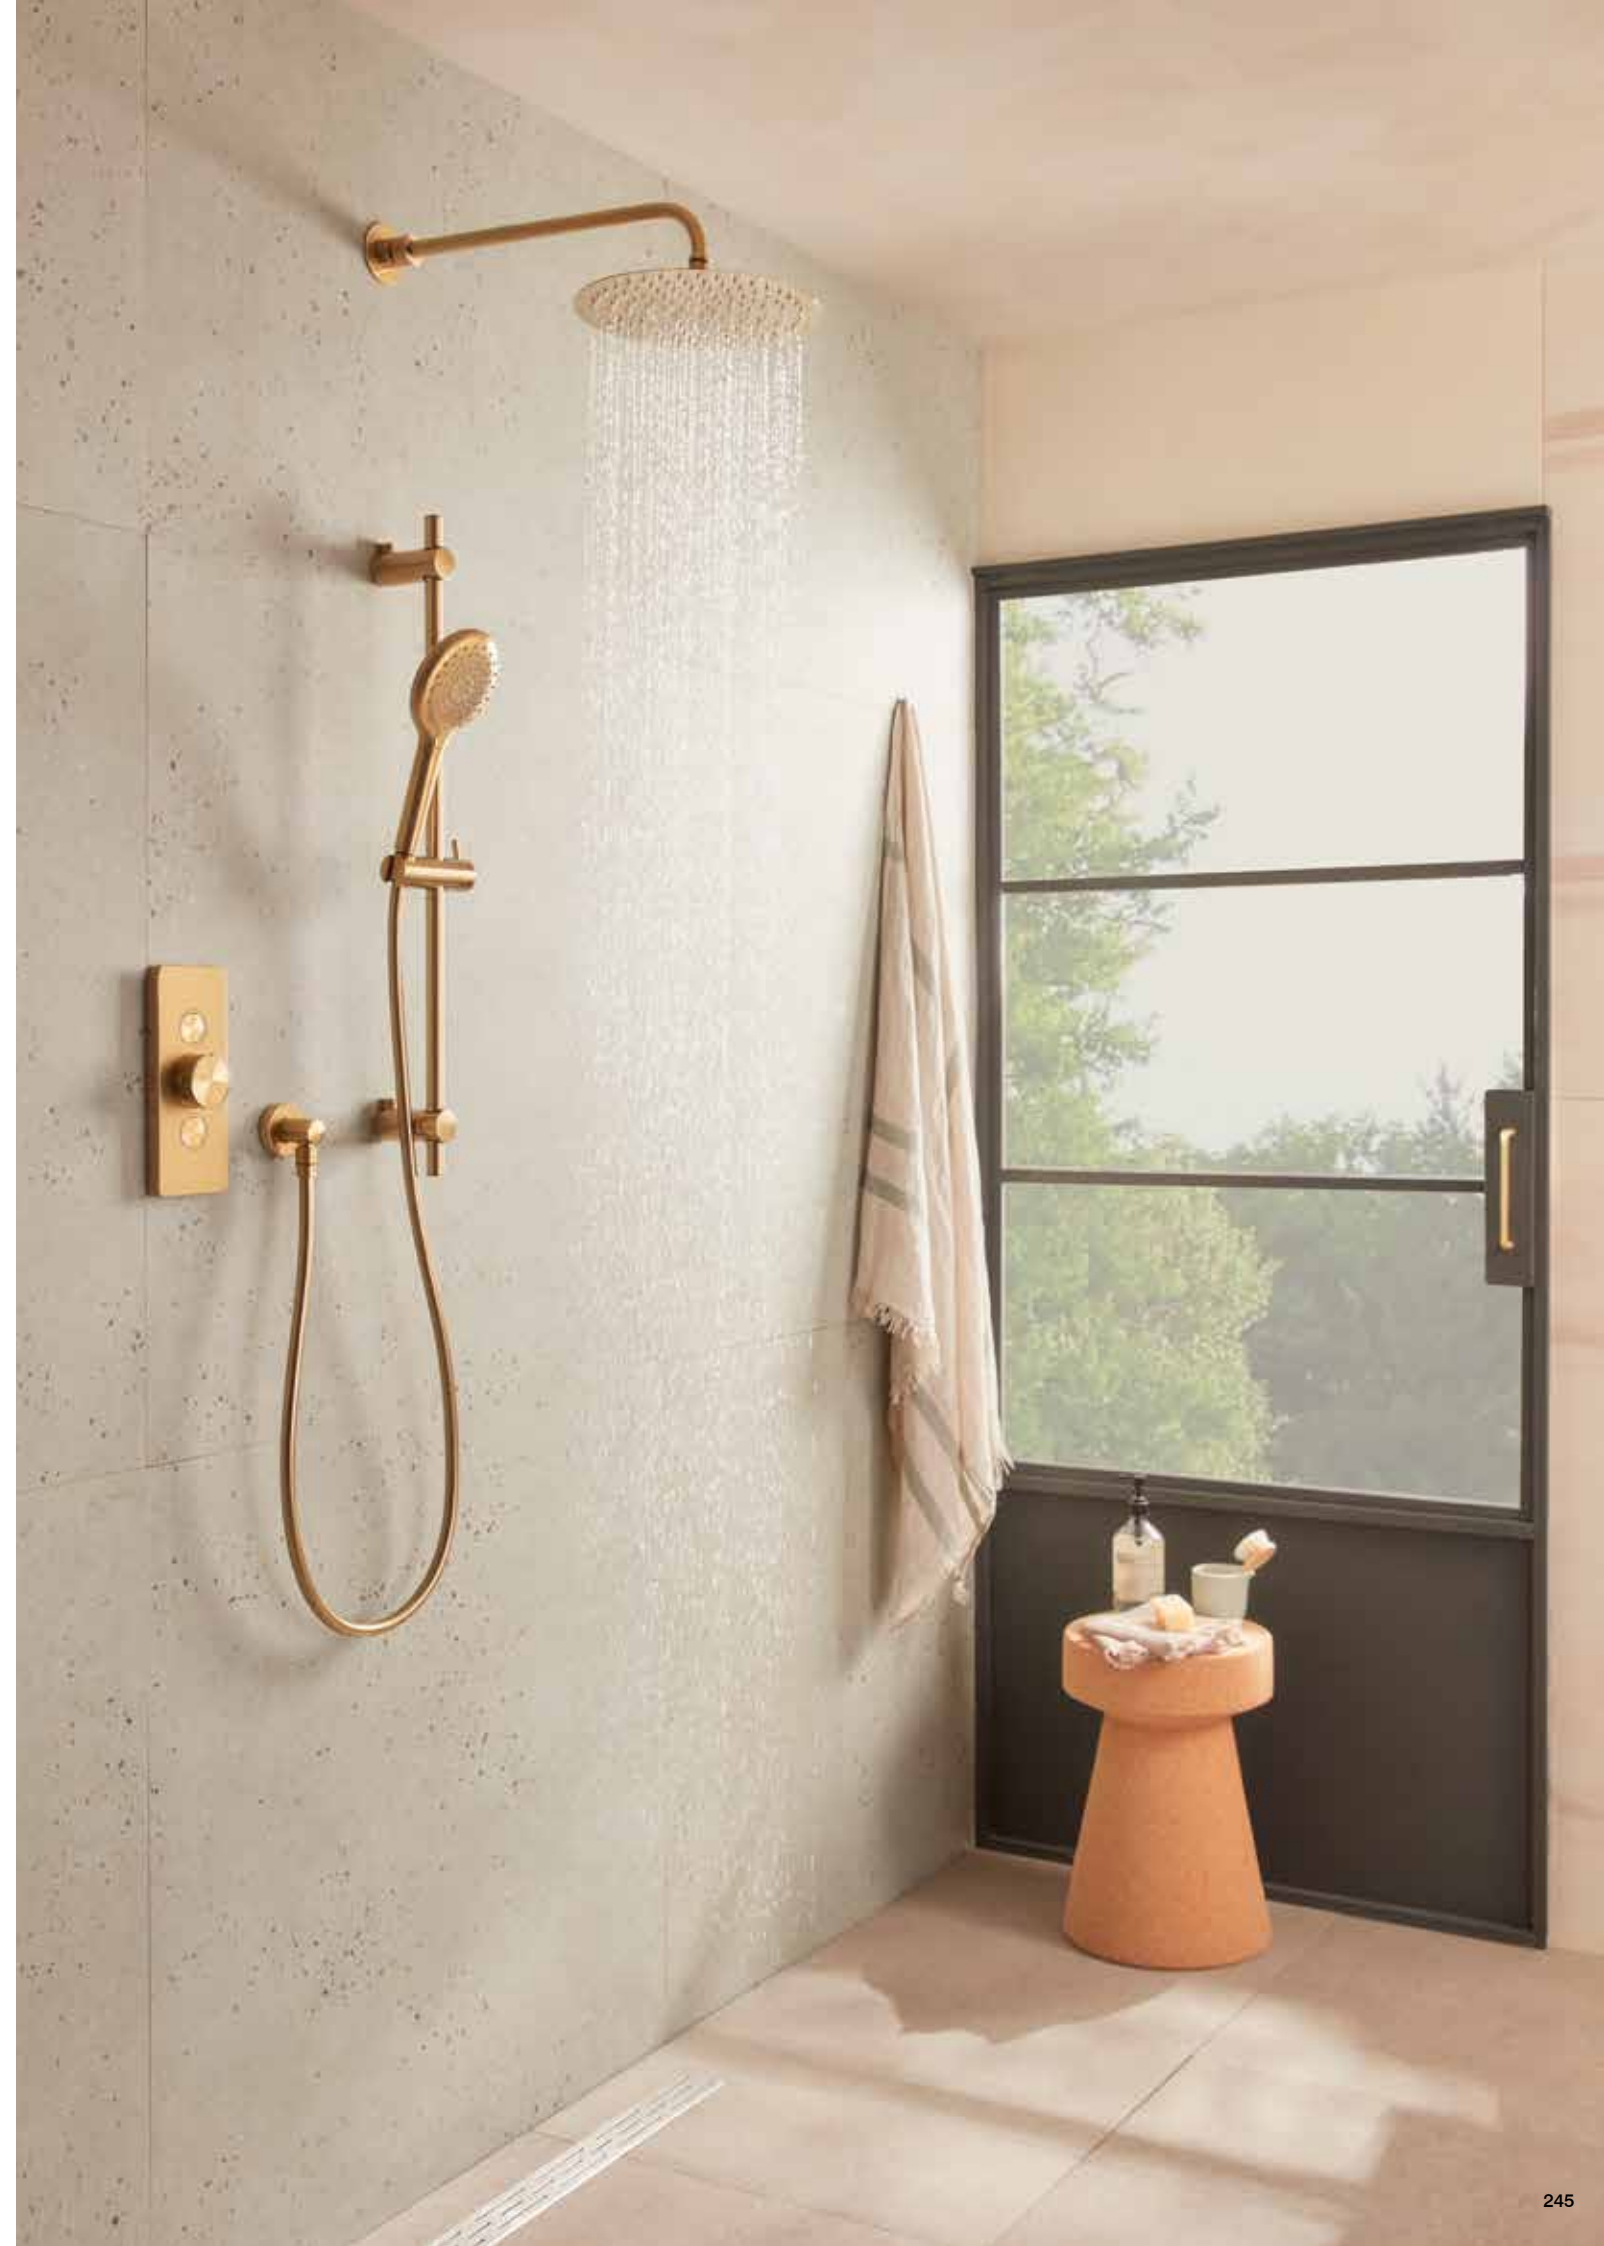

SHOWER SEATS

Shower seat

Easy to install compact design
Folds up flat to the wall when not in use
Detachable from wall bracket
Holds up to 160kg
Fixings supplied
381(w) x 287mm(d) unfolded

TR7001 £55.60

Shower seat

Compact design
Ideal for shower cubicles
Folds up flat to the wall when not in use
Durable thermoset plastic design
Chrome plated trim
Easy to install
Holds up to 160kg
350(w) x 328mm(d) unfolded

8020 £114.50

Luxury shower seat

Compact design
Soft close seat
Ideal for shower cubicles
Folds up flat to the wall when not in use
Durable thermoset plastic design
Easy to install
Holds up to 200kg
365(w) x 360mm(d) unfolded

8030 £177.50