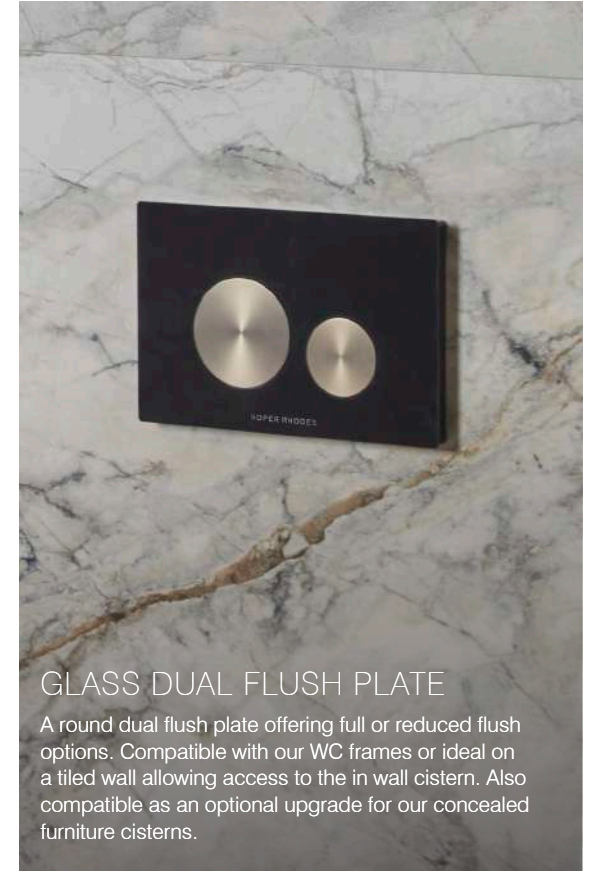

GLASS DUAL FLUSH PLATE

A round dual flush plate offering full or reduced flush options. Compatible with our WC frames or ideal on a tiled wall allowing access to the in wall cistern. Also compatible as an optional upgrade for our concealed furniture cisterns.