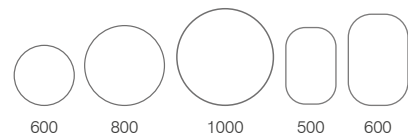

Smart home design
RITUAL

- On-trend backlit design with chamfered glass detailing
- Heated demist pad with eco friendly 30min auto-off feature
- Connected by WIZ to link to your smart home
- Improve your wellbeing with circadian rhythm setup and scheduling
- Colour changing and dimming LEDs
- Controlled using WIZ Smart button, Wiz App or your choice of smart speaker
- SpaceSense™ compatible
- Fits seamlessly into existing smart home setup
- IP44 rated

Ritual Mirrors	Code	W x H x Dmm	RRP
Circular 600	RLM60C	600dia x 40	£425.00
Circular 800	RLM80C	800dia x 40	£500.00
Circular 1000	RLM100C	1000dia x 40	£575.00
500/800	RLM050	500 x 800 x 40	£450.00
600/900	RLM060	600 x 900 x 40	£480.00