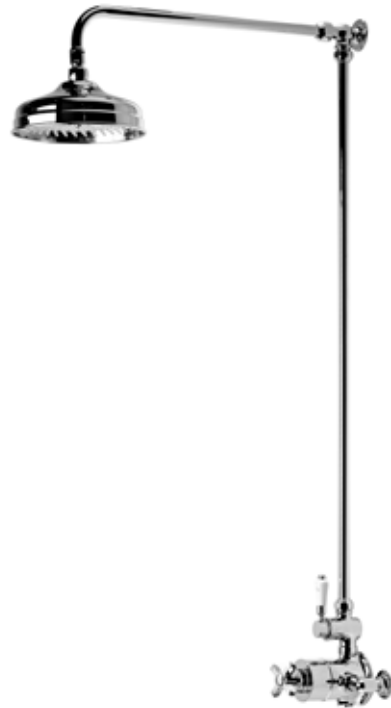

**Wessex single function
shower system with
overhead shower**

SVSET66 Chrome £875.00

Separate flow and temperature controls
200mm overhead shower
Anti-Scald thermostatic control for
safe showering
Riser rail and shower arm can be cut
to length to suit installation
Includes 15mm compression fixing kit
Min pressure 0.2bar

SURFACE MOUNTED
Timeless shower systems