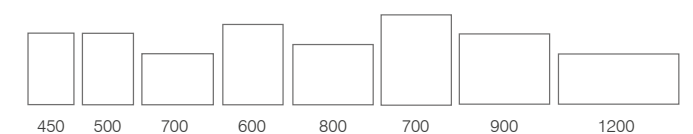

Linear lighting, angular design

SCHEME

- Infrared switch controlled by contactless hand movements
- Adjustable LED colour temperature & brightness
- Heated demister pad prevents mirror steaming up
- IP44 rated

Scheme Mirrors	Code	W x H x Dmm	RRP
600	MLE530C	600 x 470 x 47	£428.00
800	MLE540C	800 x 470 x 47	£470.00
1000	MLE550C	1000 x 470 x 47	£555.00
1200	MLE560C	1200 x 470 x 47	£650.00

Soft rounded corners & slender profile

SYSTEM

- Infrared switch controlled by contactless hand movements
- Adjustable LED colour temperature & brightness
- Heated demister pad prevents mirror steaming up
- Slim depth design
- IP44 rated

System Mirrors	Code	W x H x Dmm	RRP
450	SYS45AL	450 x 700 x 25	£482.00
500/700	SYS70AL	500 x 700 x 25	£505.00
600/800	SYS80AL	600 x 800 x 25	£540.00
700/900	SYS90AL	700 x 900 x 25	£575.00
1200	SYS120AL	1200 x 600 x 25	£705.00