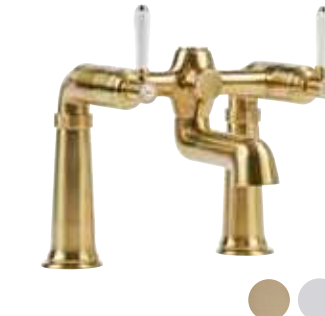

Bath filler
237(w) x 200(h) x 213(d)mm

Chrome	T323202	£401.00
Brushed brass	T323204	£530.00