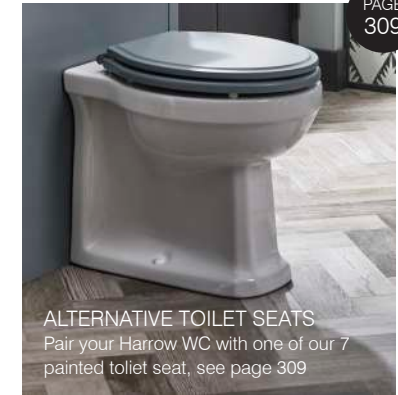

ALTERNATIVE TOILET SEATS
Pair your Harrow WC with one of our 7 painted toilet seat, see page 309