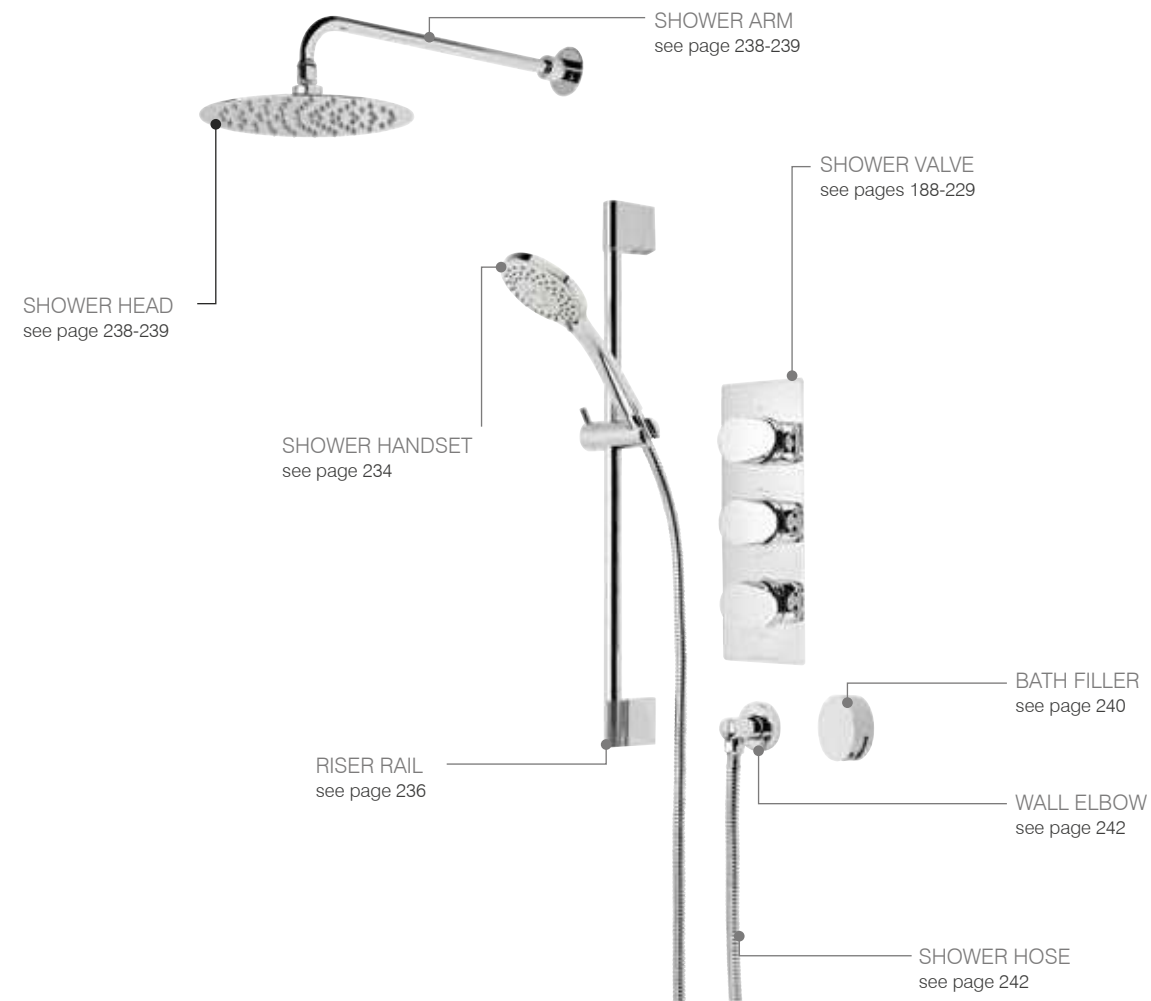

Make it unique

CREATING YOUR OWN SHOWER