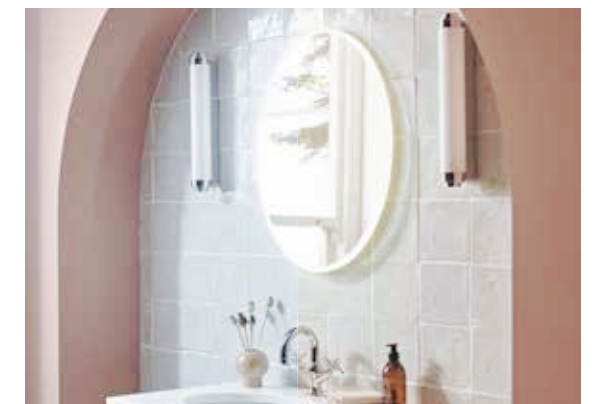

ADJUSTABLE LIGHTING
Cool to warm

Eminence Mirrors	Code	W x H x Dmm	RRP
ø550	EM55CAL	ø550 x 35	£344.00
ø800	EM80CAL	ø800 x 35	£435.00
Pill	EM80PAL	500 x 800 x 35	£453.00
Oval	EM65OAL	490 x 650 x 35	£386.00
500/700	EM70RAL	500 x 700 x 35	£400.00
600/800	EM80RAL	600 x 800 x 35	£450.00