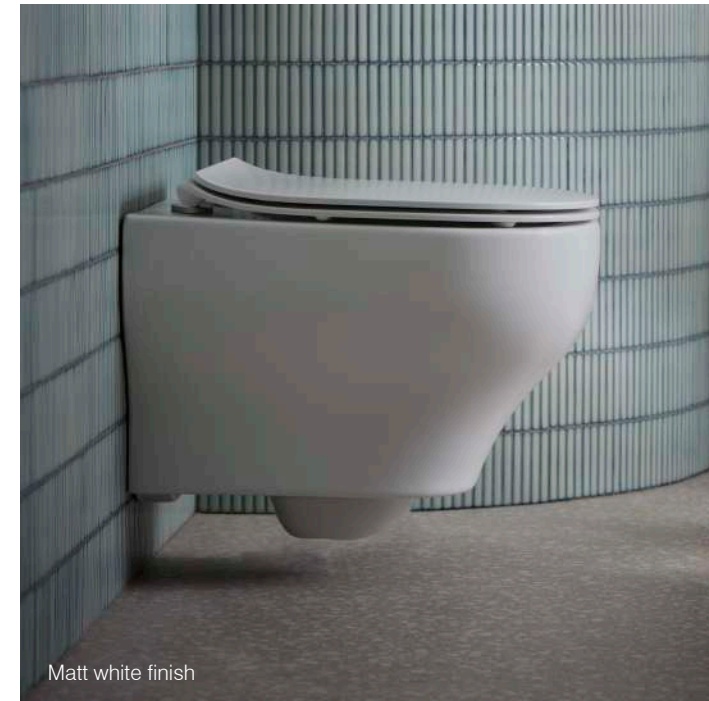

Basins & WCs

NOTE COLLECTION

20 YEAR
GUARANTEE
for basins
& WCs

10 YEAR
GUARANTEE
for WC seats

Matt white finish

Slim seat only

OPTIONAL UPGRADE

Black & brushed brass cover caps (slim seats only NSLSCTS & NSLSCTSMW) are now available, see page 149 for further details.