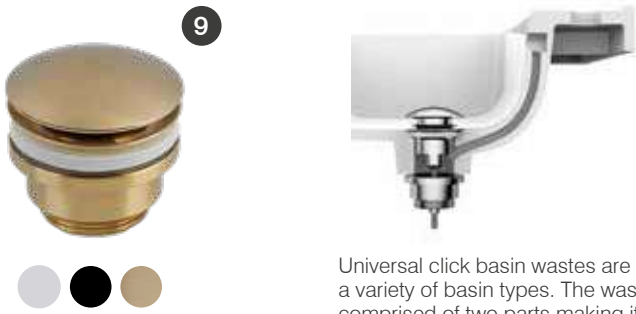

Universal click basin wastes are suitable for a variety of basin types. The waste body is comprised of two parts making it adjustable in depth.