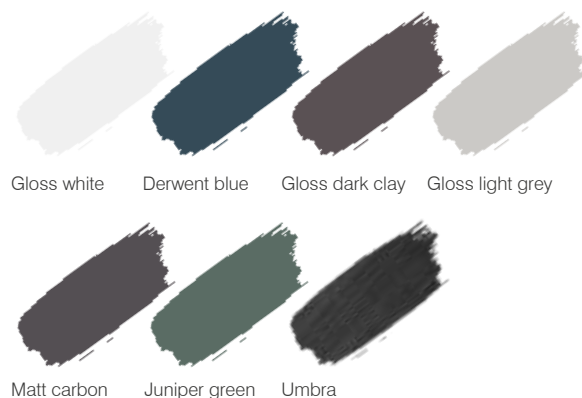

YOUR FINISH OPTIONS

A choice of seven contemporary finishes for System means that you can match or contrast to anything in your bathroom design. The colour palette has been chosen to give a full spectrum of on-trend neutral painted colours in matt and glossy options.