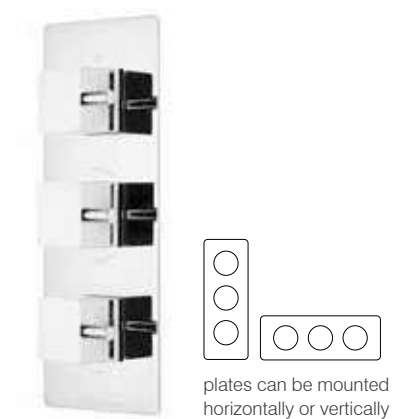

Event square valve
SV2109 Triple function £645.00
102(w) x 280mm(h)
Minimum pressure 1.0bar