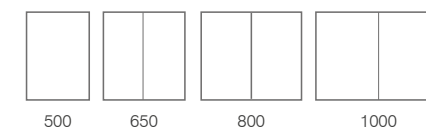

Presence Cabinets	Code	W x H x Dmm	RRP
500 1 Door	PSC050	500 x 700 x 130	£720.00
650 2 Door	PSC065	650 x 700 x 130	£910.00
800 2 Door	PSC080	800 x 700 x 130	£965.00
1000 2 Door	PSC100	1000 x 700 x 130	£1,080.00