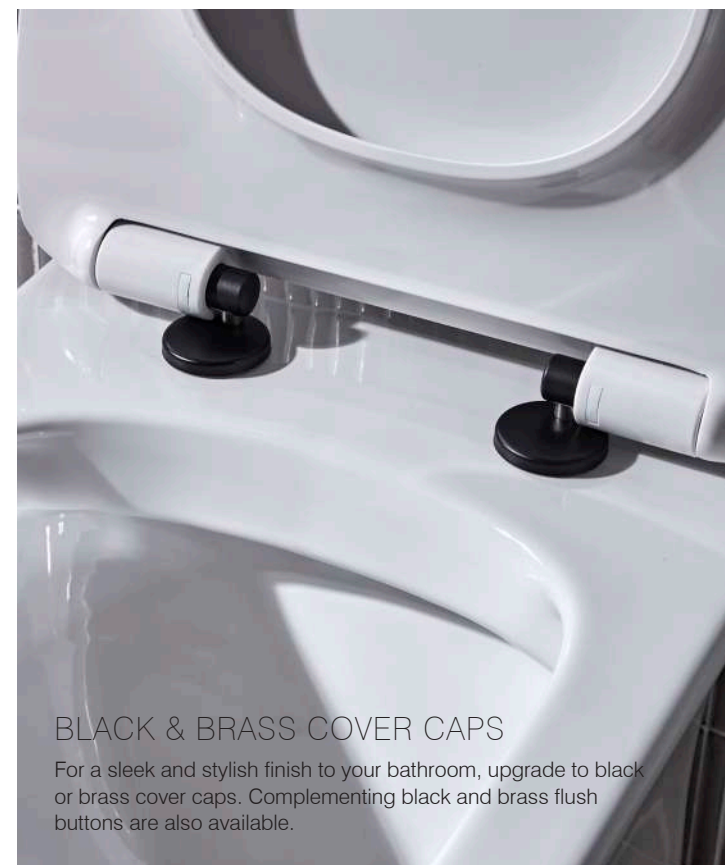

BLACK & BRASS COVER CAPS

For a sleek and stylish finish to your bathroom, upgrade to black or brass cover caps. Complementary black and brass flush buttons are also available.