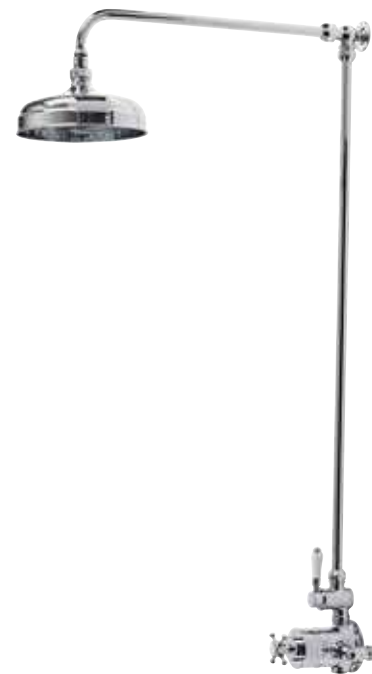

PAIR WITH
CRANBORNE
TAPS
P176

Timeless shower solutions

CRANBORNE SHOWERS

ECO¹

Compatible with optional
water & energy saving
flow regulators

10
YEAR

GUARANTEE
including
thermostatic
cartridge

Cranborne single function shower system with overhead shower

SVSET125 Chrome **£875.00**

Separate flow and temperature controls
200mm overhead shower
Anti-Scald thermostatic control for safe showering
Riser rail and shower arm can be cut to length to suit installation
Includes 15mm compression fixing kit
Min pressure 0.2bar

SURFACE MOUNTED
Shower systems