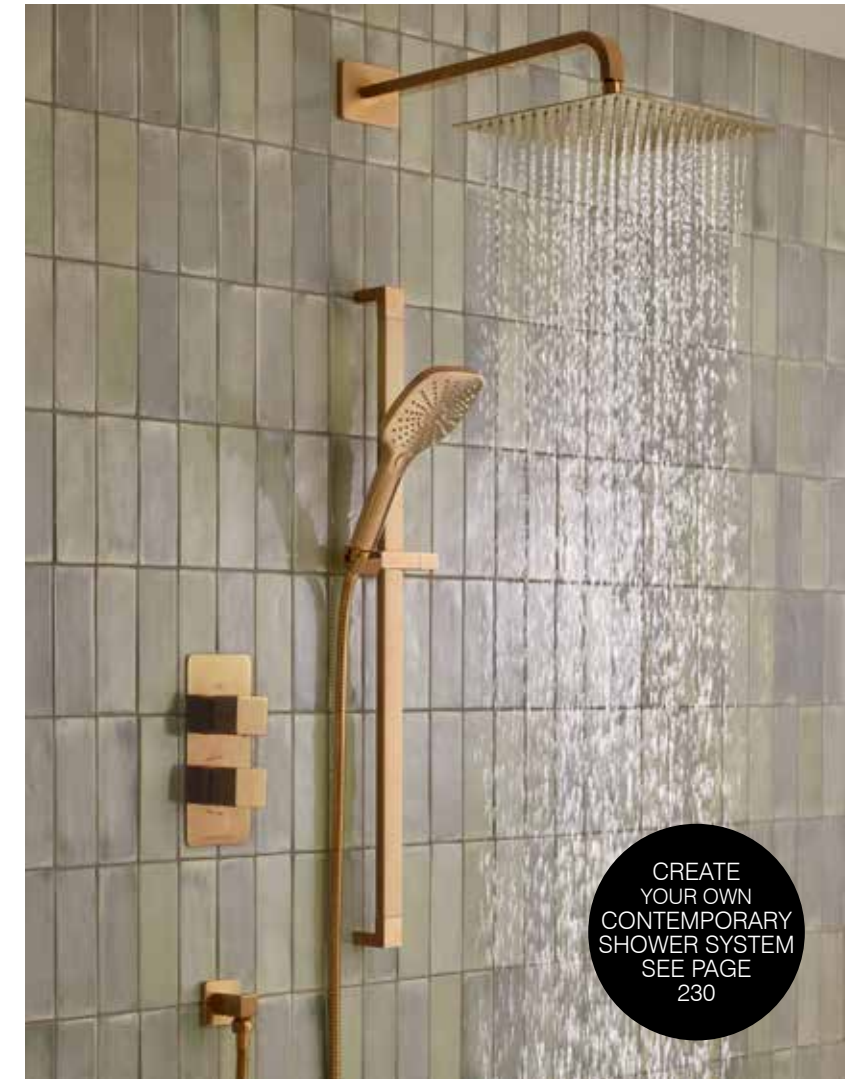

Recite single function valve

SV4004	Chrome	£265.00
SV400403	Black	£385.00
SV400404	Brushed Brass	£590.00

90(w) x 215mm(h)
Minimum pressure 0.5bar