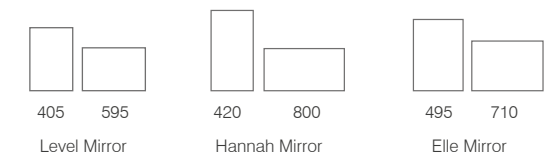

Mirrors	Code	W x H x Dmm	RRP
Elle 405/595	MPS403	405 x 595 x 20	£115.00
Hannah 420/800	MPS402	420 x 800 x 20	£131.50
Level 495/710	MPS401	495 x 710 x 20	£158.50