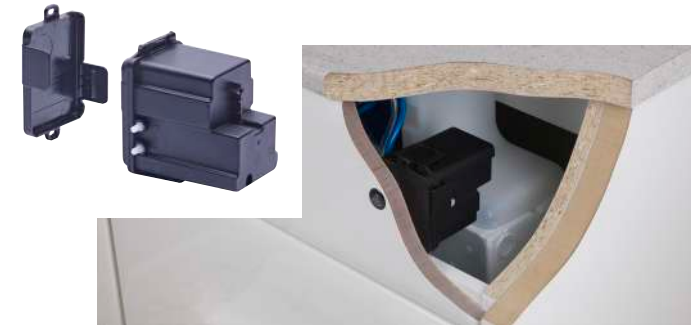

Concealed Cistern

FLUSHING SOLUTIONS