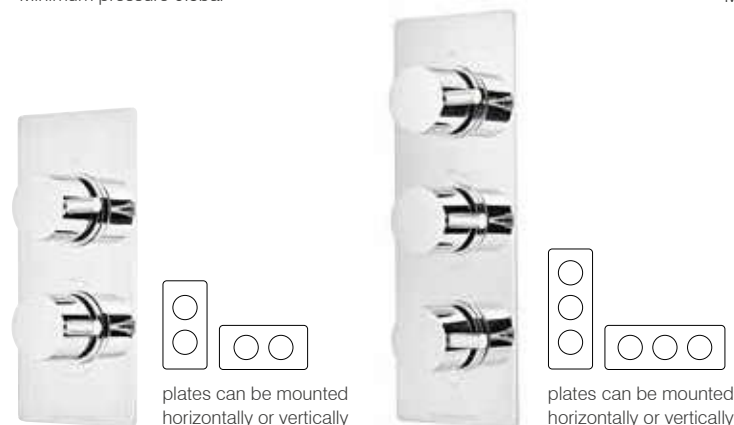

Event round valve

SV1404 Single function £390.00

SV1406 Dual function £426.00

102(w) x 214mm(h)
Single function minimum pressure 0.1bar
Dual function minimum pressure 0.3bar

Event round valve

SV1409 Triple function £645.00

102(w) x 280mm(h)
Minimum pressure 1.0bar